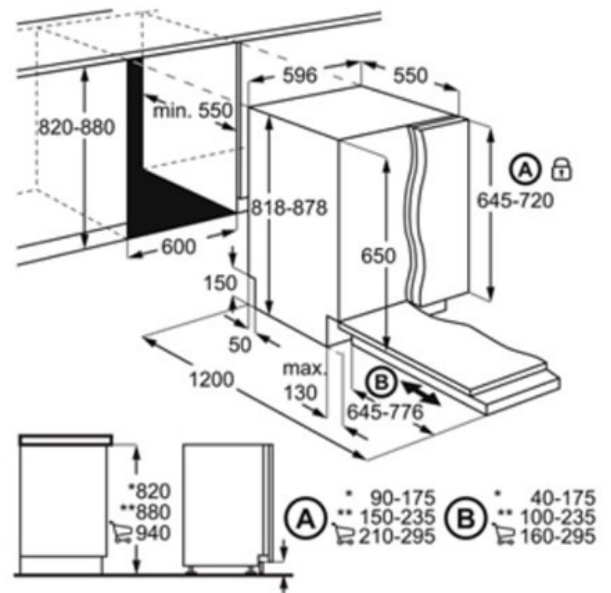

ESL5343LO

Features & Specifications:

Features	
Body	Stainless Steel
Capacity	13 Place Settings
USP	Air Dry Technology
	Eco Product
	Flood & Leak Protection
	Beam-on-Floor
	Salt and Rinse Aid Indicators
Wash Programs	Eco 50°C, AutoFlex 45°C - 70°C, Intensive 70°C, Normal 60°C or 65°C, GlassCare 45°C
Other Function	XtraDry, Delay Start, Time Manager, Reset
Accessories	
Baskets	Height Adjustable Upper Basket
	Lower Basket with Fixed Plate Racks
	Cutlery Basket
Specifications	
Product Dimension	W596 x H818 - 878 x D550 mm
Product Weight	39kg
Packaging Dimension	W660 x H855 x D610 mm
Packaging Weight	41kg
Voltage, Hz	220 - 240V, 50Hz
Water Consumption	0.9 litres/place setting*
Power Consumption	Left-on mode: 5.0W Off-mode: 0.5W
Noise Level	44dB

WELS Rating: **✓✓**

Water Consumption: 1.20 litres/place setting*

WELS Registration Nos: DW-2019/026418/TUV

* Testing is done on Eco 50 Wash Program

AirDry Technology

It finishes each dish wash cycle with a breath of fresh air. The door is automatically open slightly during the last part of the drying phase, leaving your plates and cutlery completely dry.