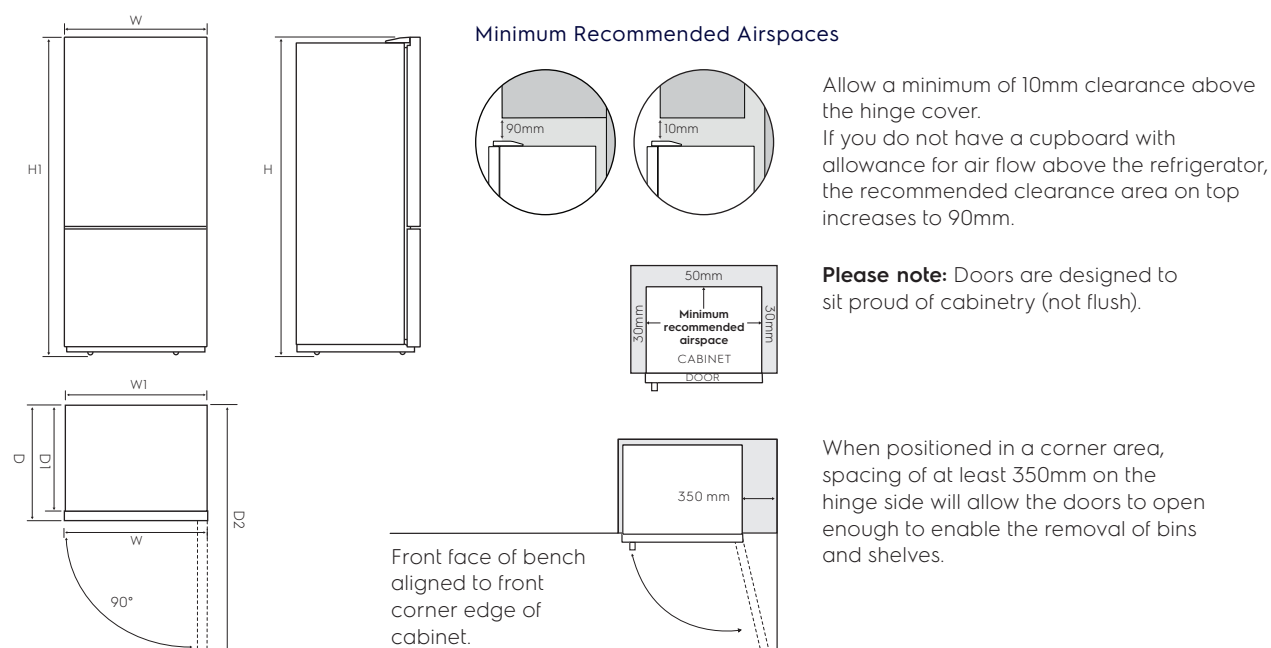

Dimension Guide

Bottom freezer refrigerator

Model:
EBB3402K-H

Bottom Freezer refrigerator models:	Door width (W)	Total depth (D)	Maximum height (H)	Cabinet width (W1)	Cabinet depth (D1)	Depth door open (D2)	Cabinet height (H1)
EBB3402K-H	598	647	1646	595	586	1200	1630

Important! Please ensure that the access to your kitchen (including doorways, corridors, island benches, etc) allows sufficient clearance to move your fridge into position.

Please note! Dimensions to be used as a guide only. All customers MUST refer to the user manual supplied with the product for detailed installation instructions.