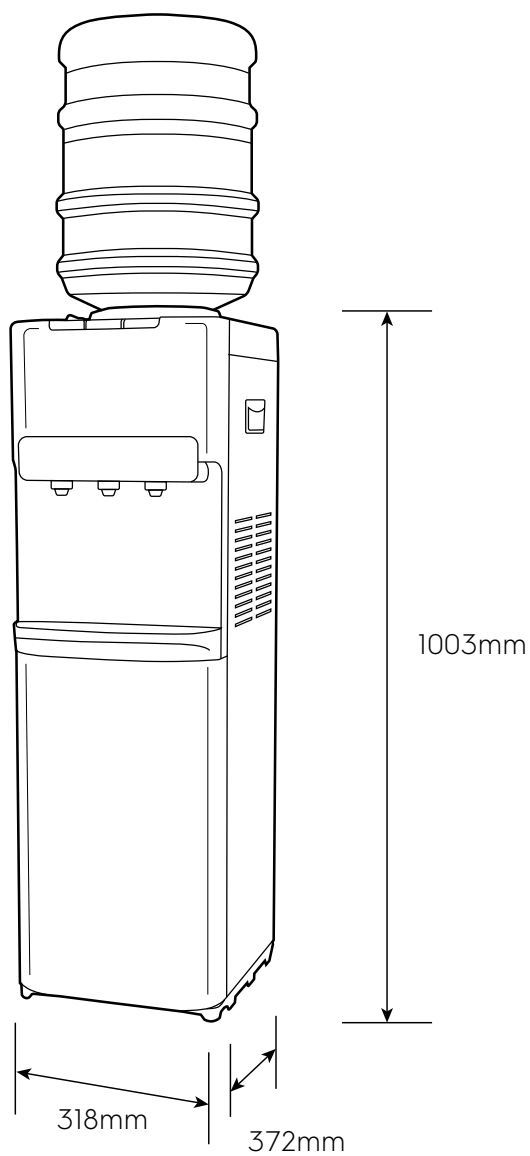

# Dimension Guide

## Top Loading Water Dispenser

**Model:**  
EQALF01XWV

Dimensions			
	width	height	depth
Product (mm)	318	1003	372

**Please note!** Dimensions to be used as a guide only. All customers MUST refer to the user manual supplied with the product for detailed installation instructions.