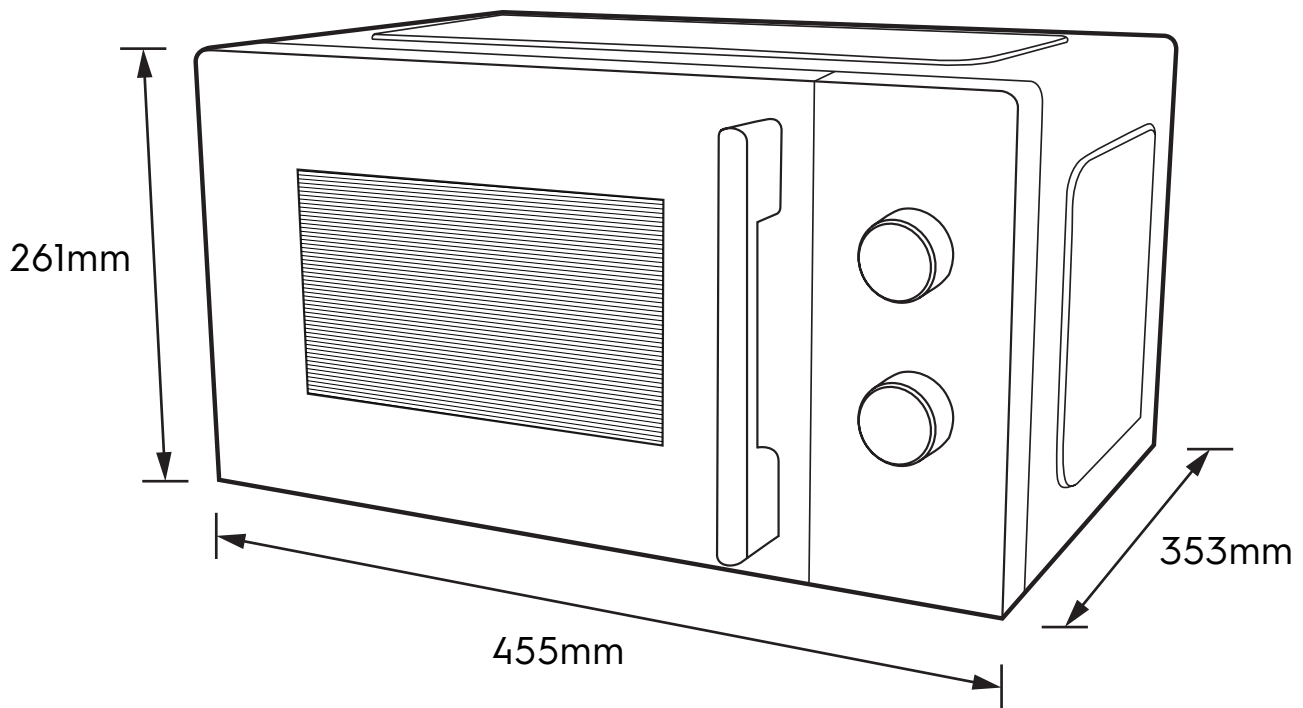

Dimension Guide

Freestanding Microwave

Model:
EMM20K22B_VN

Dimensions

	width	height	depth
Product (mm)	455	261	353

Please note! Dimensions to be used as a guide only. All customers MUST refer to the user manual supplied with the product for detailed installation instructions.