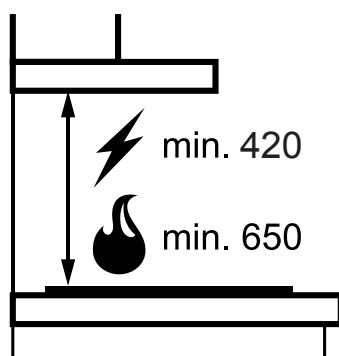

# Dimension Guide

## Pull-out Extractor Hood

**Model:**  
LFP316S

Dimensions			
	width	height	depth
Product (mm)	598	179	284

\*Unless specified in rangehood installation details.

**Please note!** Dimensions to be used as a guide only. All customers MUST refer to the user manual supplied with the product for detailed installation instructions.