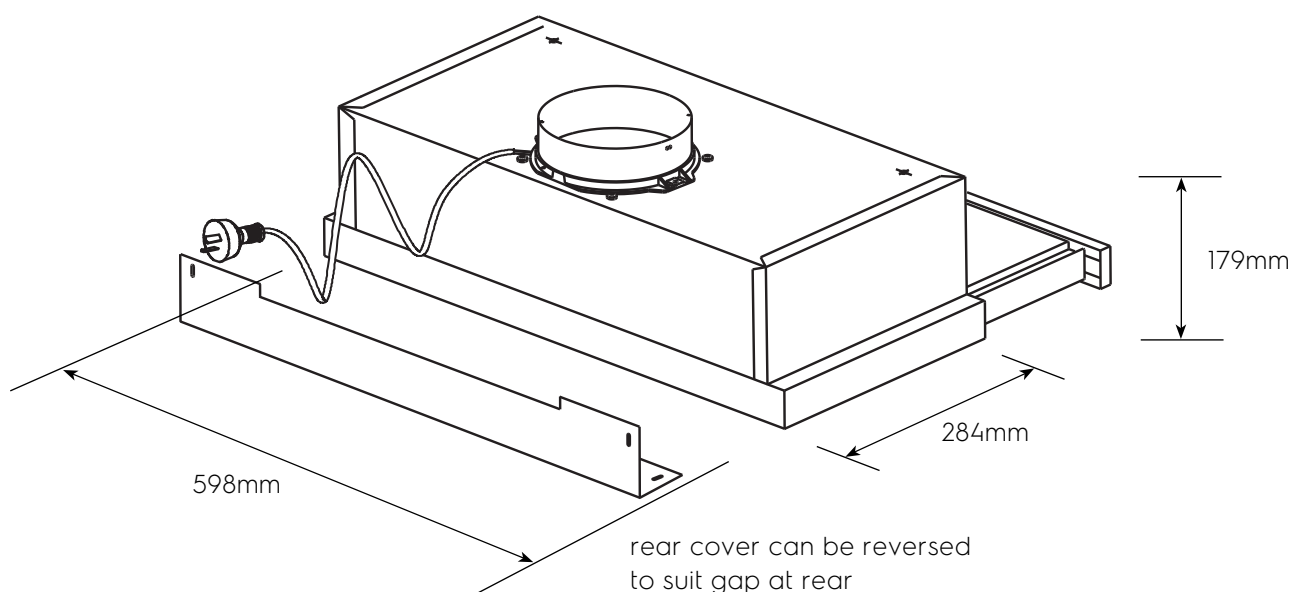

# Dimension Guide

## Pull-out Extractor Hood

**Model:**  
LFP316S

Dimensions			
	width	height	depth
Product (mm)	598	179	284

\*Unless specified in rangehood installation details.

**Please note!** Dimensions to be used as a guide only. All customers MUST refer to the user manual supplied with the product for detailed installation instructions.