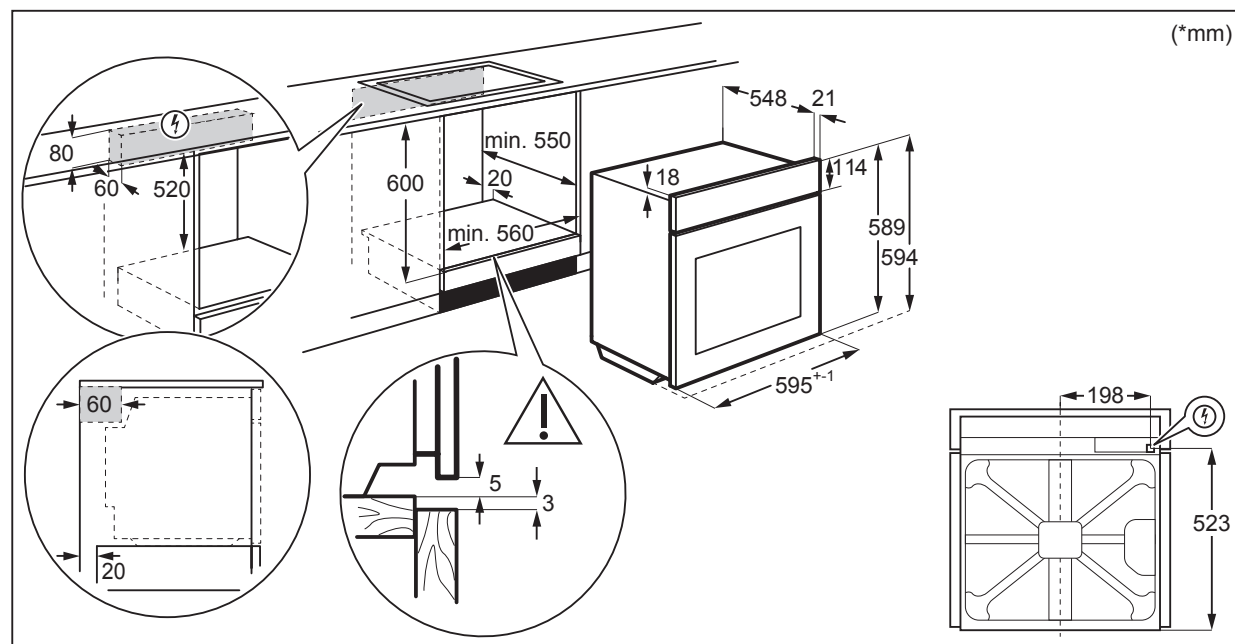

Dimension Guide

Built-in Oven

Model:
KODEC75X

Wall Mount

Underbench

Please note! Dimensions to be used as a guide only. All customers MUST refer to the user manual supplied with the product for detailed installation instructions.
KODEC75X_Dim_Apr21