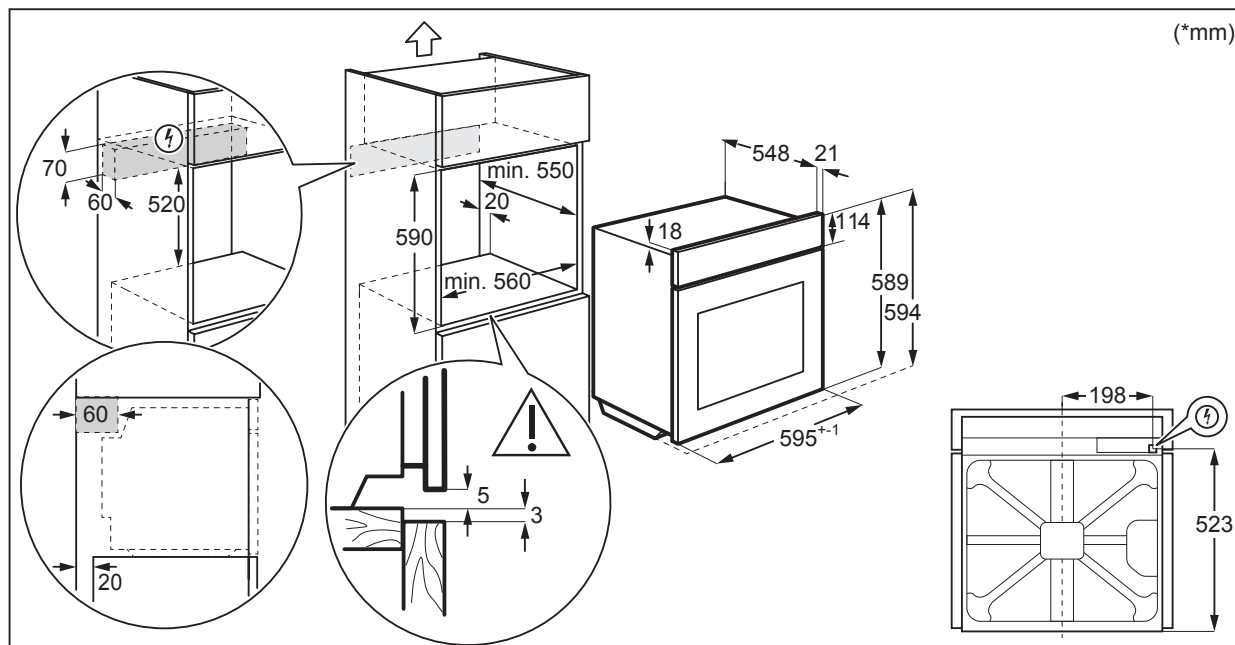

Dimension Guide

Built-in Oven

Model:
KODEC75X

Wall Mount

Underbench

Please note! Dimensions to be used as a guide only. All customers MUST refer to the user manual supplied with the product for detailed installation instructions.
KODEC75X_Dim_Apr21