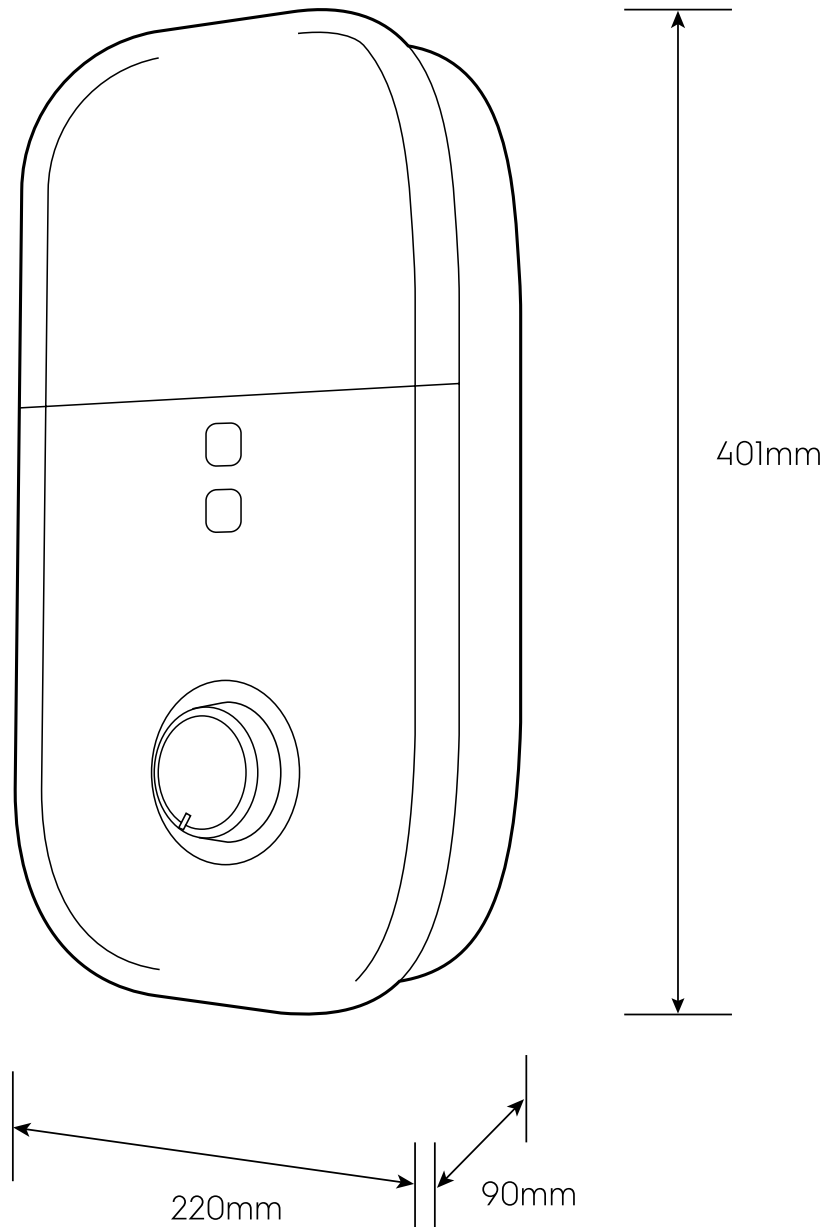

Dimension Guide

Electric Instant Water Heater

Model:
EWE451LB-DPX2

Dimensions			
	width	height	depth
Product (mm)	220	401	90

Please note! Dimensions to be used as a guide only. All customers MUST refer to the user manual supplied with the product for detailed installation instructions.
© 2021 Electrolux S.E.A PTE. LTD. E_DIM_EWE451LB-DPX2_May21