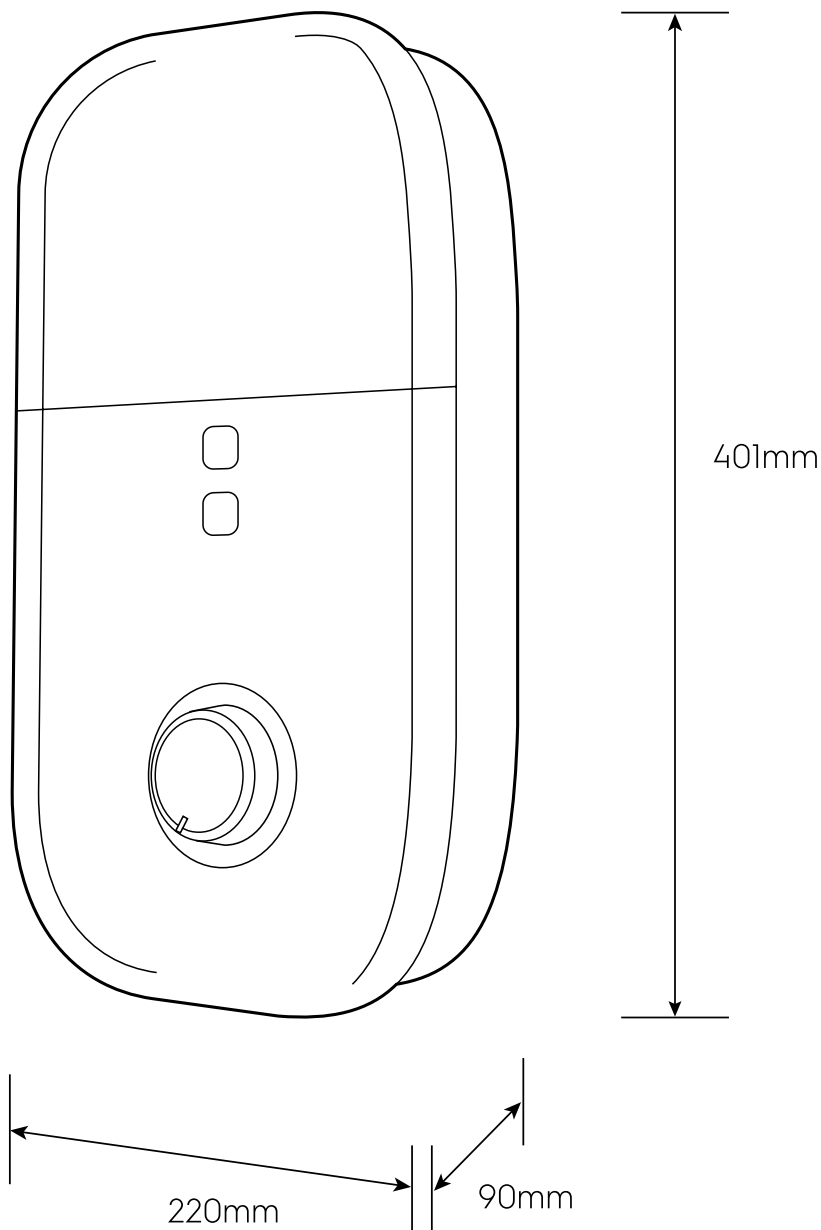

# Dimension Guide

## Electric Instant Water Heater

**Model:**  
EWE451KX-DWB2

Dimensions			
	width	height	depth
Product (mm)	220	401	90

**Please note!** Dimensions to be used as a guide only. All customers MUST refer to the user manual supplied with the product for detailed installation instructions.  
© 2021 Electrolux S.E.A PTE. LTD. E\_DIM\_EWE451KX-DWB2\_May21