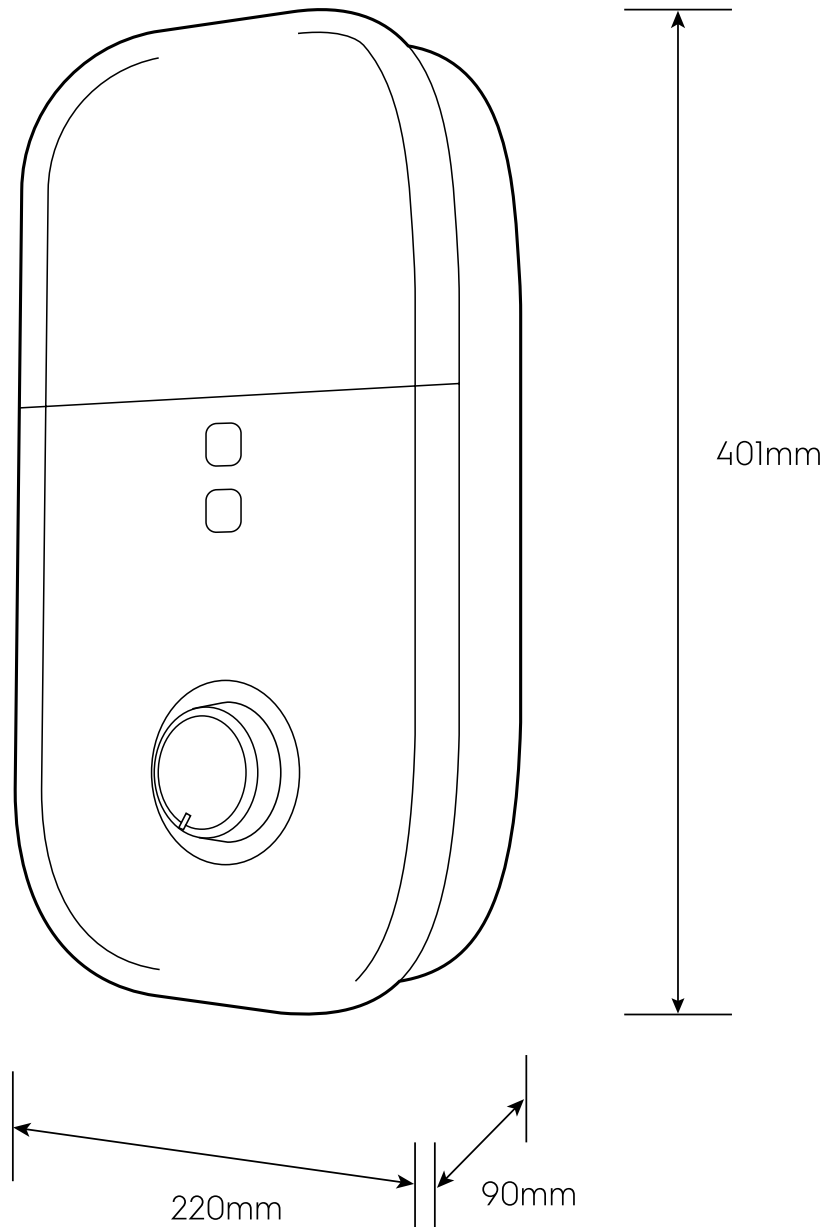

Dimension Guide

Electric Instant Water Heater

Model:
EWE351LB-DAX2

Dimensions			
	width	height	depth
Product (mm)	220	401	90

Please note! Dimensions to be used as a guide only. All customers MUST refer to the user manual supplied with the product for detailed installation instructions.
© 2021 Electrolux S.E.A PTE. LTD. E_DIM_EWE351LB-DAX2_May21