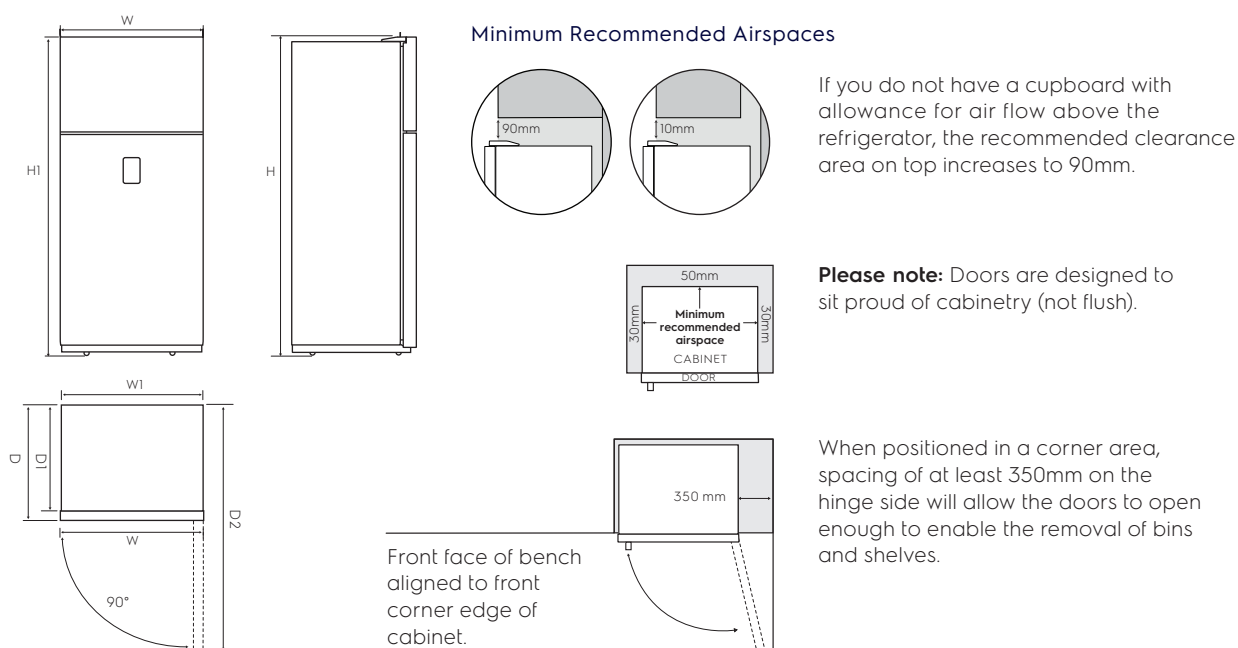

# Dimension Guide

## Top freezer refrigerator

**Model:**  
ETB3760K-H

Top Mount Models	Door width (W)	Total depth (D)	Maximum height (H)	Cabinet width (W1)	Cabinet depth (D1)	Depth door open (D2)	Cabinet height (H1)
ETB3760K-H	598	650	1756	595	586	1200	1740

**Important!** Please ensure that the access to your kitchen (including doorways, corridors, island benches, etc) allows sufficient clearance to move your fridge into position.

**Please note!** Dimensions to be used as a guide only. All customers MUST refer to the user manual supplied with the product for detailed installation instructions.