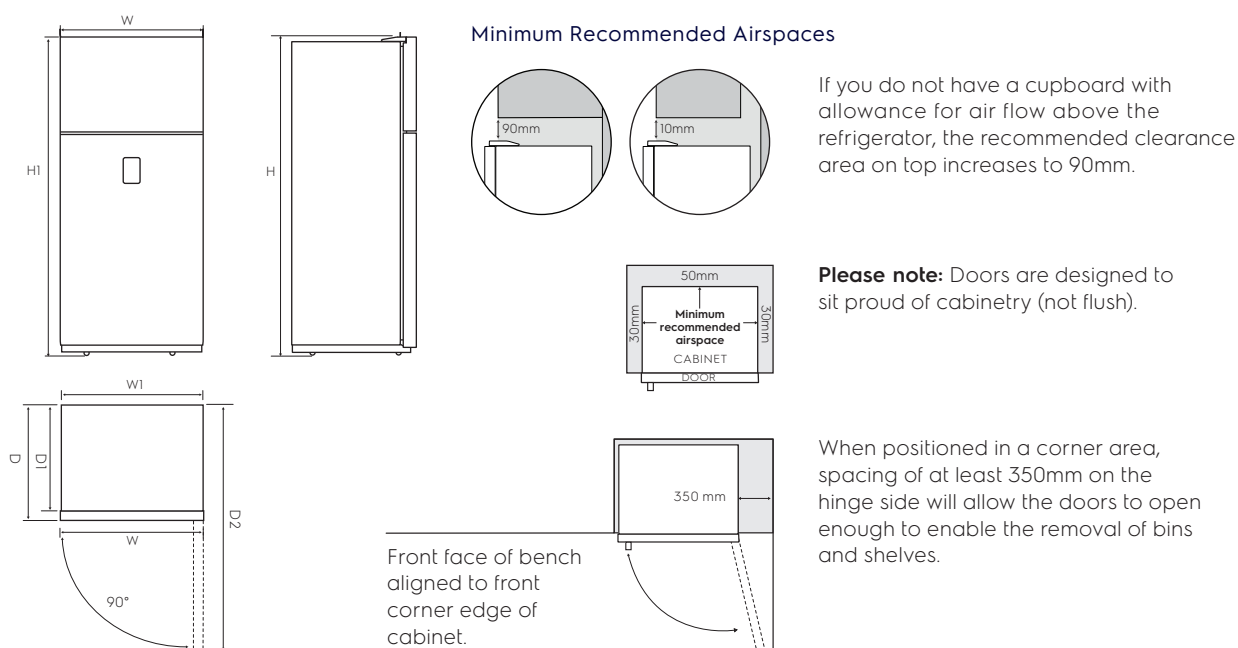

Dimension Guide

Top freezer refrigerator

Model:
ETB3740K-H

Top Mount Models	Door width (W)	Total depth (D)	Maximum height (H)	Cabinet width (W1)	Cabinet depth (D1)	Depth door open (D2)	Cabinet height (H1)
ETB3740K-H	598	650	1756	595	586	1200	1740

Important! Please ensure that the access to your kitchen (including doorways, corridors, island benches, etc) allows sufficient clearance to move your fridge into position.

Please note! Dimensions to be used as a guide only. All customers MUST refer to the user manual supplied with the product for detailed installation instructions.