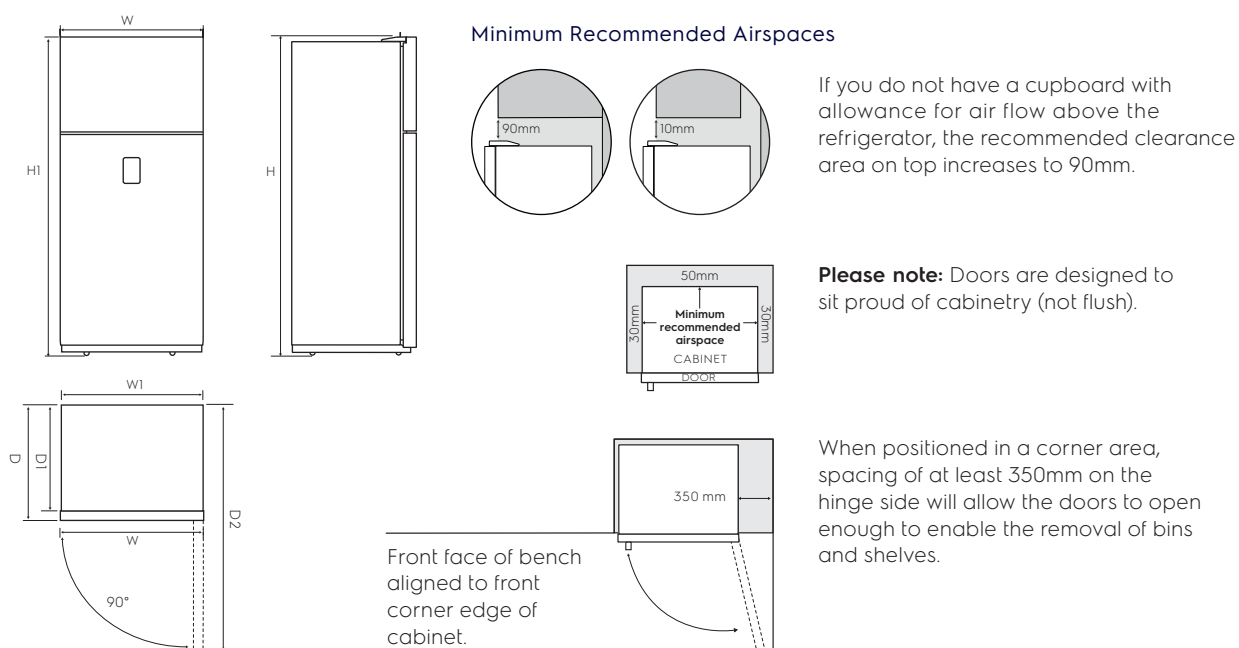

# Dimension Guide

## Top freezer refrigerator

**Model:**  
ETB3460K-H

Top Mount Models	Door width (W)	Total depth (D)	Maximum height (H)	Cabinet width (W1)	Cabinet depth (D1)	Depth door open (D2)	Cabinet height (H1)
ETB3460K-H	598	650	1646	595	586	1200	1630

**Important!** Please ensure that the access to your kitchen (including doorways, corridors, island benches, etc) allows sufficient clearance to move your fridge into position.

**Please note!** Dimensions to be used as a guide only. All customers MUST refer to the user manual supplied with the product for detailed installation instructions.