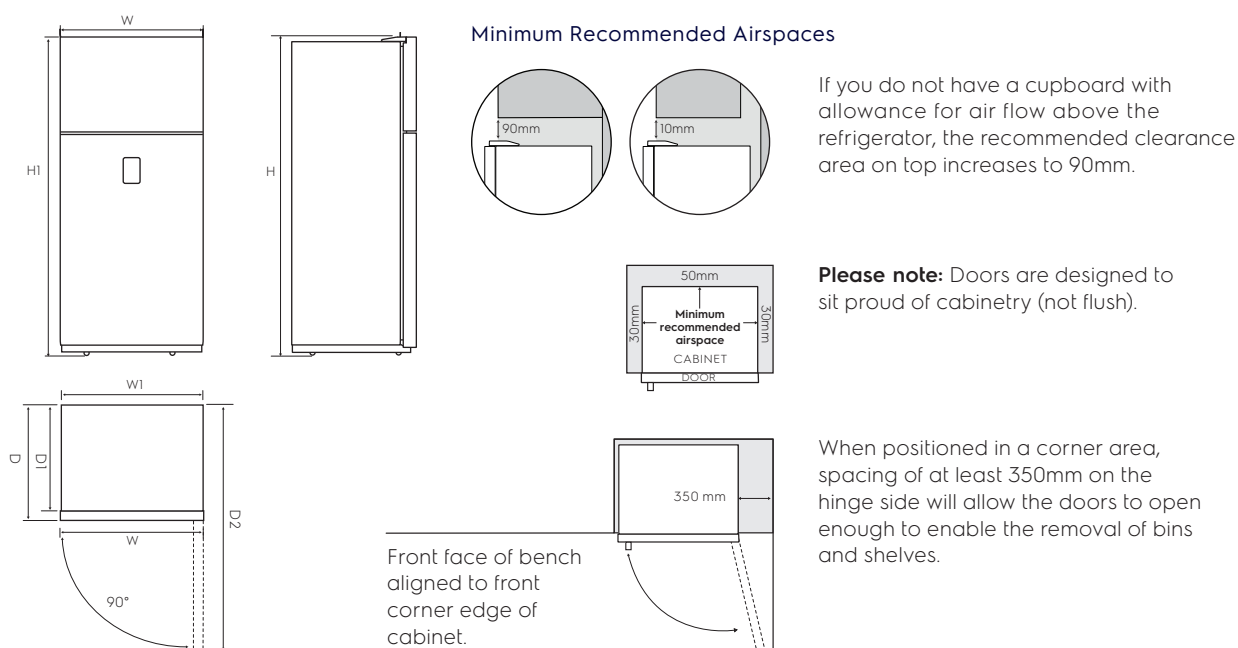

Dimension Guide

Top freezer refrigerator

Model:

ETB3440K-H

Top Mount Models	Door width (W)	Total depth (D)	Maximum height (H)	Cabinet width (W1)	Cabinet depth (D1)	Depth door open (D2)	Cabinet height (H1)
ETB3440K-H	598	650	1646	595	586	1200	1630

Important! Please ensure that the access to your kitchen (including doorways, corridors, island benches, etc) allows sufficient clearance to move your fridge into position.

Please note! Dimensions to be used as a guide only. All customers MUST refer to the user manual supplied with the product for detailed installation instructions.