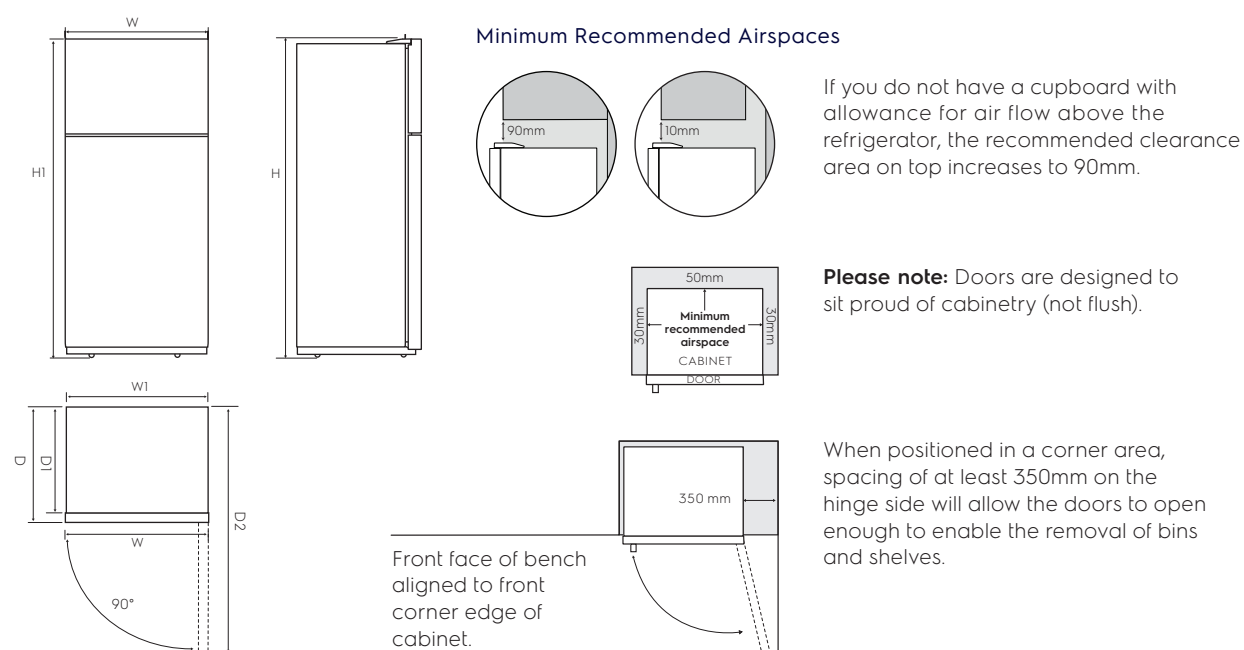

# Dimension Guide

## Top freezer refrigerator

**Model:**

ETB2802J-H

Top Mount Models	Door width (W)	Total depth (D)	Maximum height (H)	Cabinet width (W1)	Cabinet depth (D1)	Depth door open (D2)	Cabinet height (H1)
ETB2802J-H	543	626	1605	540	551	1110	1590

**Important!** Please ensure that the access to your kitchen (including doorways, corridors, island benches, etc) allows sufficient clearance to move your fridge into position.

**Please note!** Dimensions to be used as a guide only. All customers MUST refer to the user manual supplied with the product for detailed installation instructions.