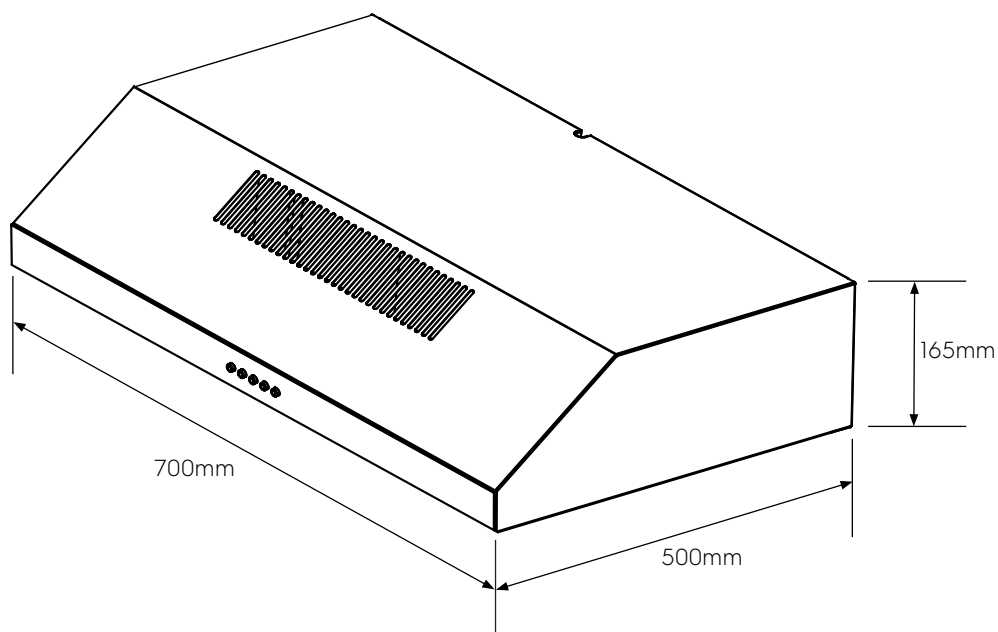

Dimension Guide

Integrated Extractor Hood

Model:
ERF715SBA

Dimensions			
	width	height	depth
Product (mm)	700	500	165

*Unless specified in rangehood installation details.

Please note! Dimensions to be used as a guide only. All customers MUST refer to the user manual supplied with the product for detailed installation instructions.