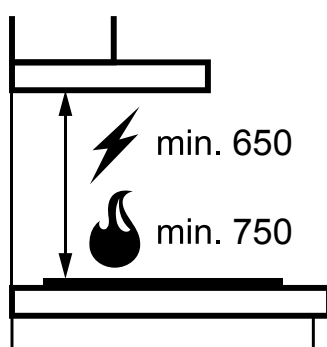

Dimension Guide

Integrated Extractor Hood

Model:
ERF715SBA

Dimensions			
	width	height	depth
Product (mm)	700	500	165

*Unless specified in rangehood installation details.

Please note! Dimensions to be used as a guide only. All customers MUST refer to the user manual supplied with the product for detailed installation instructions.