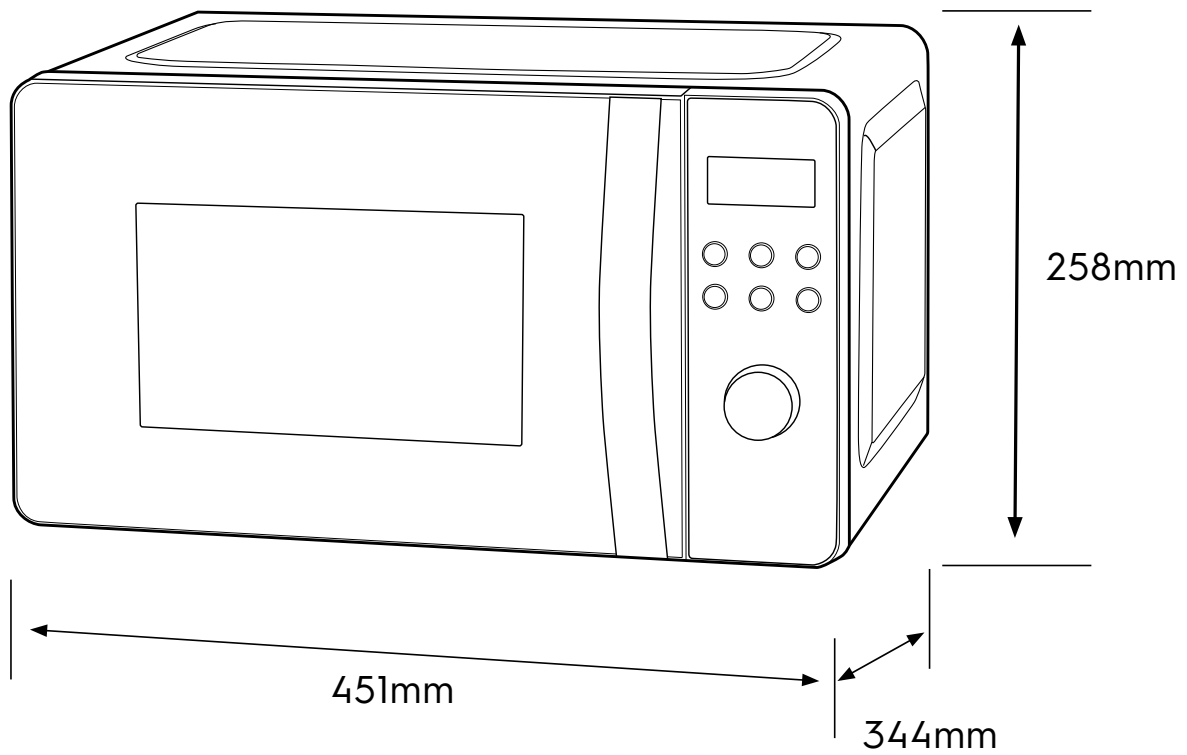

Dimension Guide

Freestanding Microwave

Model:
EMM20D38GB

Dimensions

	width	height	depth
Product (mm)	451	258	344

Please note! Dimensions to be used as a guide only. All customers MUST refer to the user manual supplied with the product for detailed installation instructions.