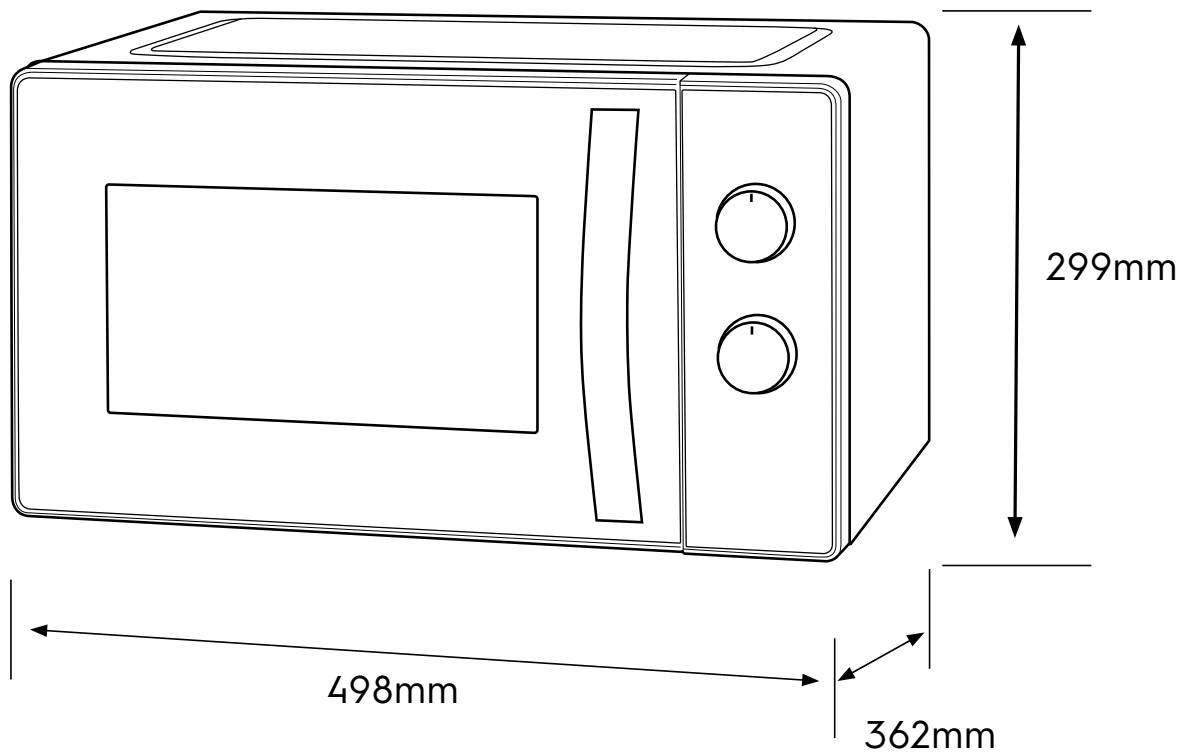

Dimension Guide

Freestanding Microwave

Model:
EMG23K38GB

Dimensions

	width	height	depth
Product (mm)	498	299	362

Please note! Dimensions to be used as a guide only. All customers MUST refer to the user manual supplied with the product for detailed installation instructions.