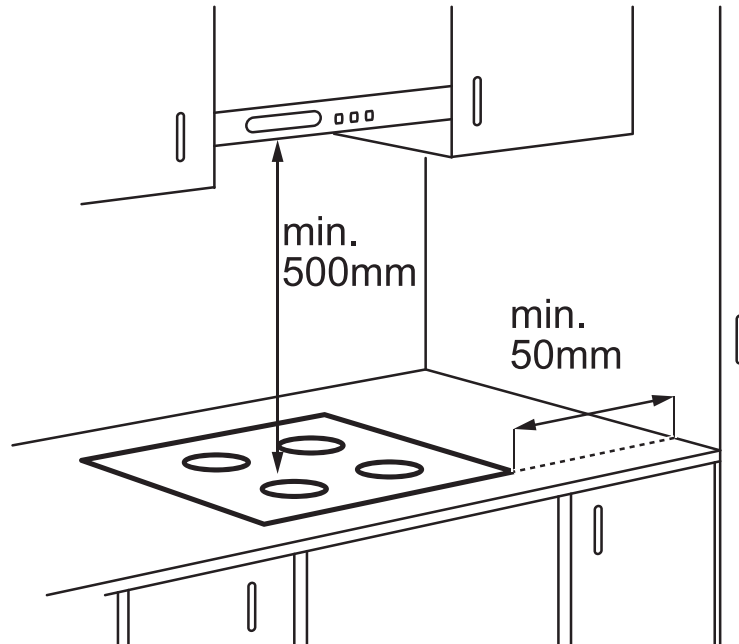

# Dimension Guide

## Built-in Induction Hob / 80cm

**Model:**  
EIV644

Dimensions			
	width	height	depth
Cut-out (mm)	560		490
Product (mm)	590	44	520

\*The clearance must meet or exceed the minimum recommended for both the rangehood and cooktop. Refer to the rangehood installation manual.