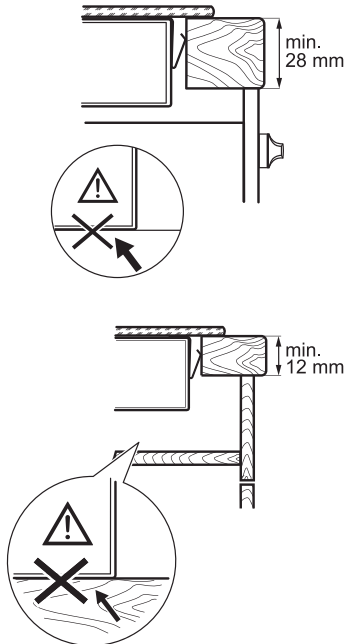

# Dimension Guide

## Built-in Induction Hob / 80cm

**Model:**  
EIV644

Dimensions			
	width	height	depth
Cut-out (mm)	560		490
Product (mm)	590	44	520

\*The clearance must meet or exceed the minimum recommended for both the rangehood and cooktop. Refer to the rangehood installation manual.

**Please note!** Dimensions to be used as a guide only. All customers MUST refer to the user manual supplied with the product for detailed installation instructions.

© 2021 Electrolux S.E.A PTE. LTD. E\_DIM\_EIV644\_May21