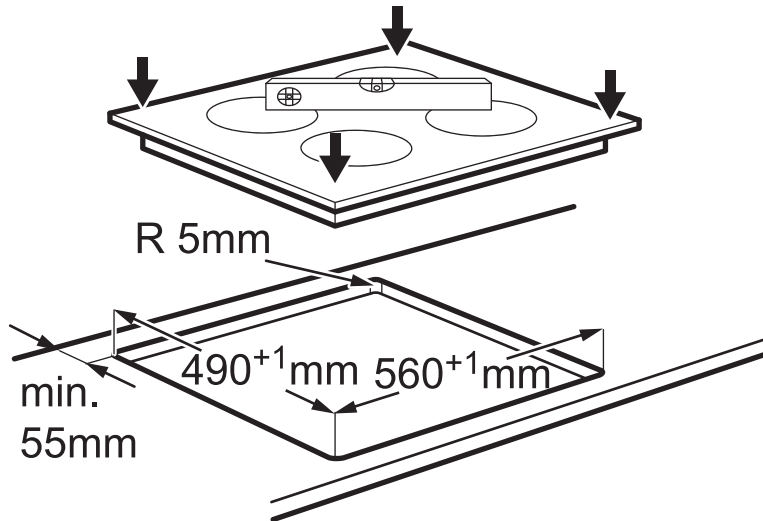

# Dimension Guide

## Built-in Induction Hob / 80cm

**Model:**  
EIV644

Dimensions			
	width	height	depth
Cut-out (mm)	560		490
Product (mm)	590	44	520

\*The clearance must meet or exceed the minimum recommended for both the rangehood and cooktop. Refer to the rangehood installation manual.