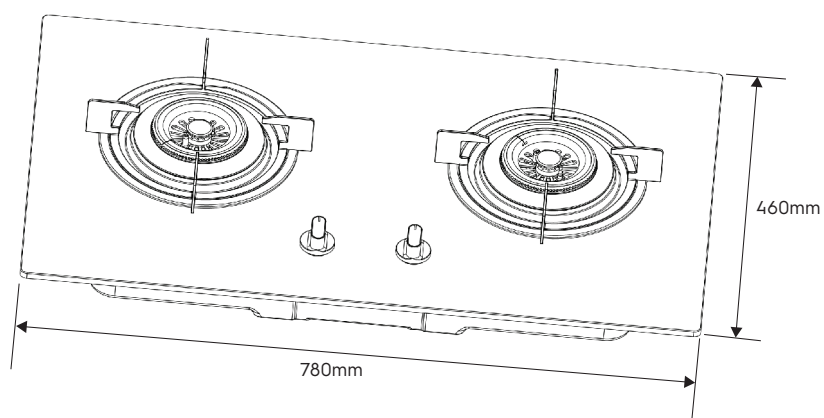

Dimension Guide

Built-in Gas Hob / 78cm

Model:
EHG723BA

Dimensions			
	width	height	depth
Cut-out (mm)	630		330
Product (mm)	780	150	460

*To combustible surface (dimension is not relevant if the adjacent surface is non-combustible).

Please note! Dimensions to be used as a guide only. All customers MUST refer to the user manual supplied with the product for detailed installation instructions.

© 2021 Electrolux S.E.A PTE. LTD. E_DIM_EHG723BA_Apr21