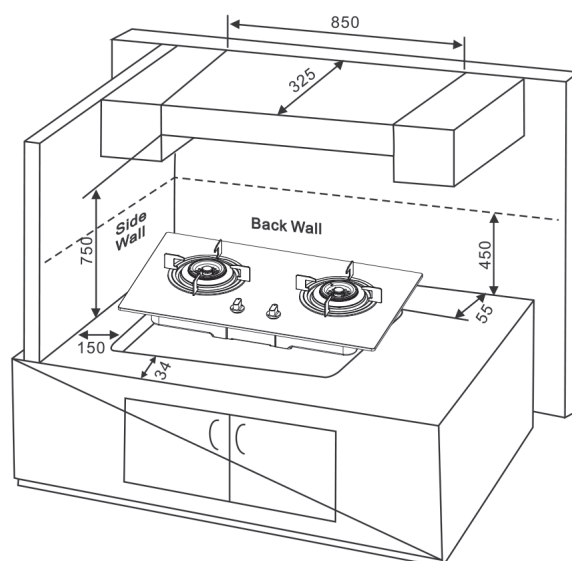

Dimension Guide

Built-in Gas Hob / 78cm

Model:
EHG723BA

Dimensions			
	width	height	depth
Cut-out (mm)	630		330
Product (mm)	780	150	460

*To combustible surface (dimension is not relevant if the adjacent surface is non-combustible).

Please note! Dimensions to be used as a guide only. All customers MUST refer to the user manual supplied with the product for detailed installation instructions.

© 2021 Electrolux S.E.A PTE. LTD. E_DIM_EHG723BA_Apr21