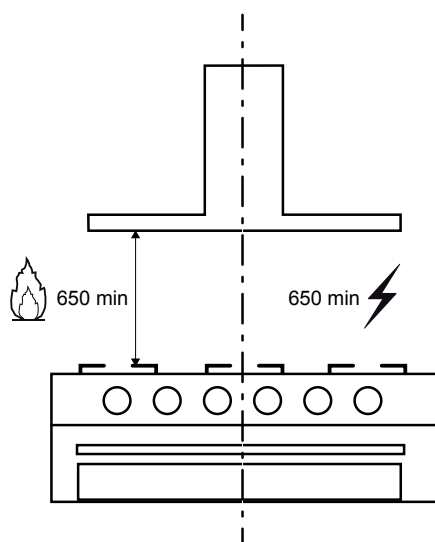

Dimension Guide

Chimney Extractor Hood

Model:
EFC735SAR

Dimensions

	width	height	depth
Product (mm)	700	565-1060	504

*Unless specified in rangehood installation details.

Please note! Dimensions to be used as a guide only. All customers MUST refer to the user manual supplied with the product for detailed installation instructions.