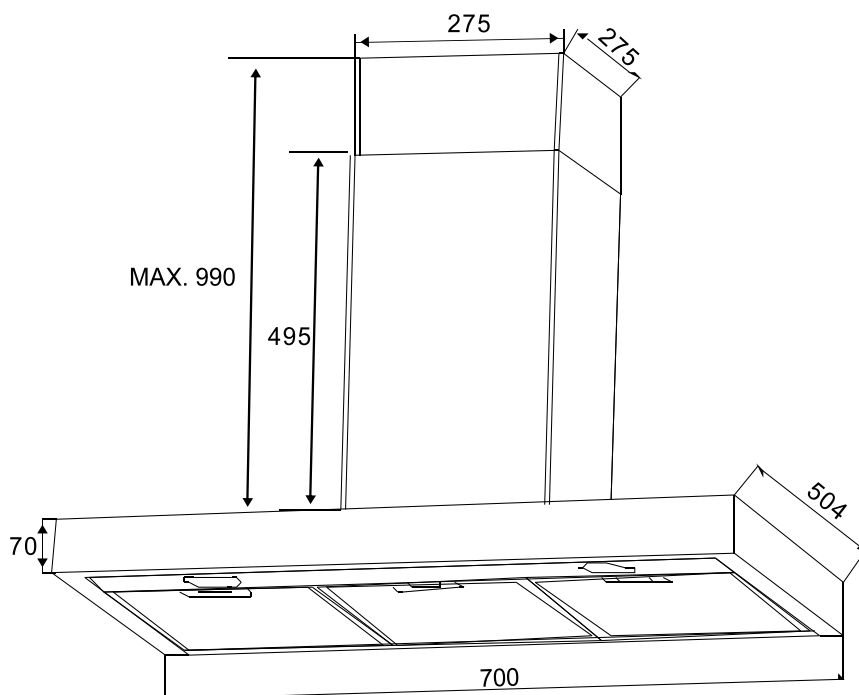

Dimension Guide

Chimney Extractor Hood

Model:
EFC735SAR

Dimensions

	width	height	depth
Product (mm)	700	565-1060	504

*Unless specified in rangehood installation details.

Please note! Dimensions to be used as a guide only. All customers MUST refer to the user manual supplied with the product for detailed installation instructions.