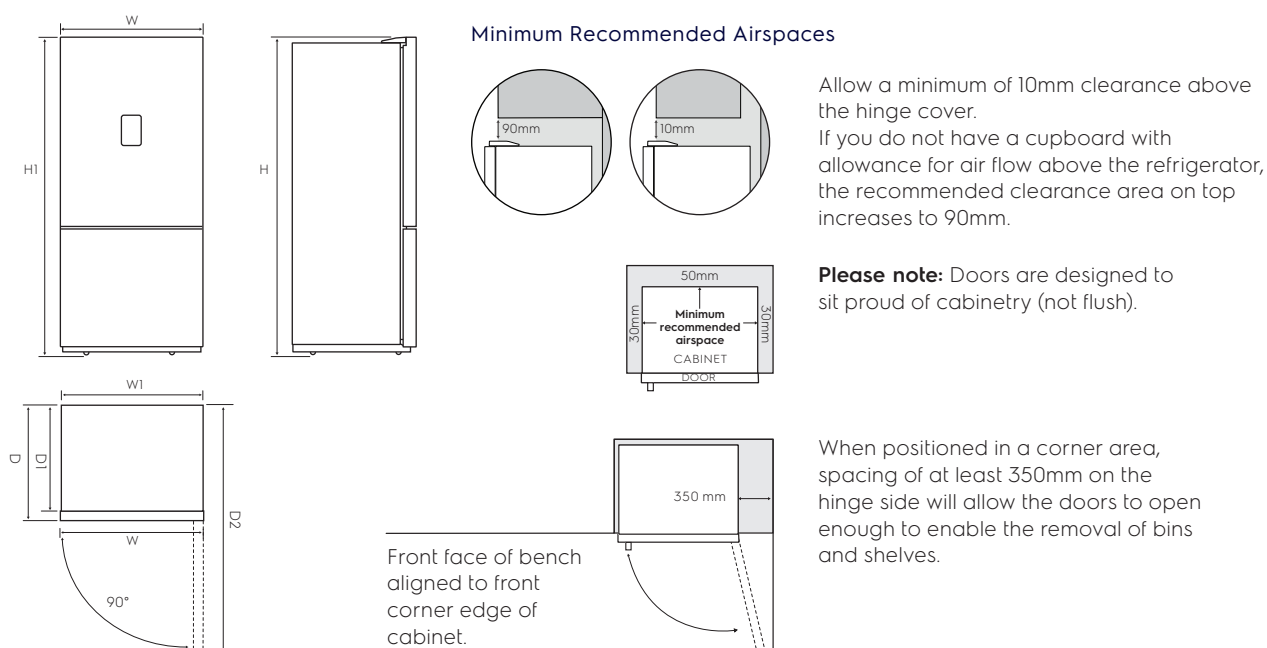

Dimension Guide

Bottom freezer refrigerator

Model:
EBB3762K-H

Bottom Freezer refrigerator models:	Door width (W)	Total depth (D)	Maximum height (H)	Cabinet width (W1)	Cabinet depth (D1)	Depth door open (D2)	Cabinet height (H1)
EBB3762K-H	598	650	1756	595	586	1200	1740

Important! Please ensure that the access to your kitchen (including doorways, corridors, island benches, etc) allows sufficient clearance to move your fridge into position.

Please note! Dimensions to be used as a guide only. All customers MUST refer to the user manual supplied with the product for detailed installation instructions.