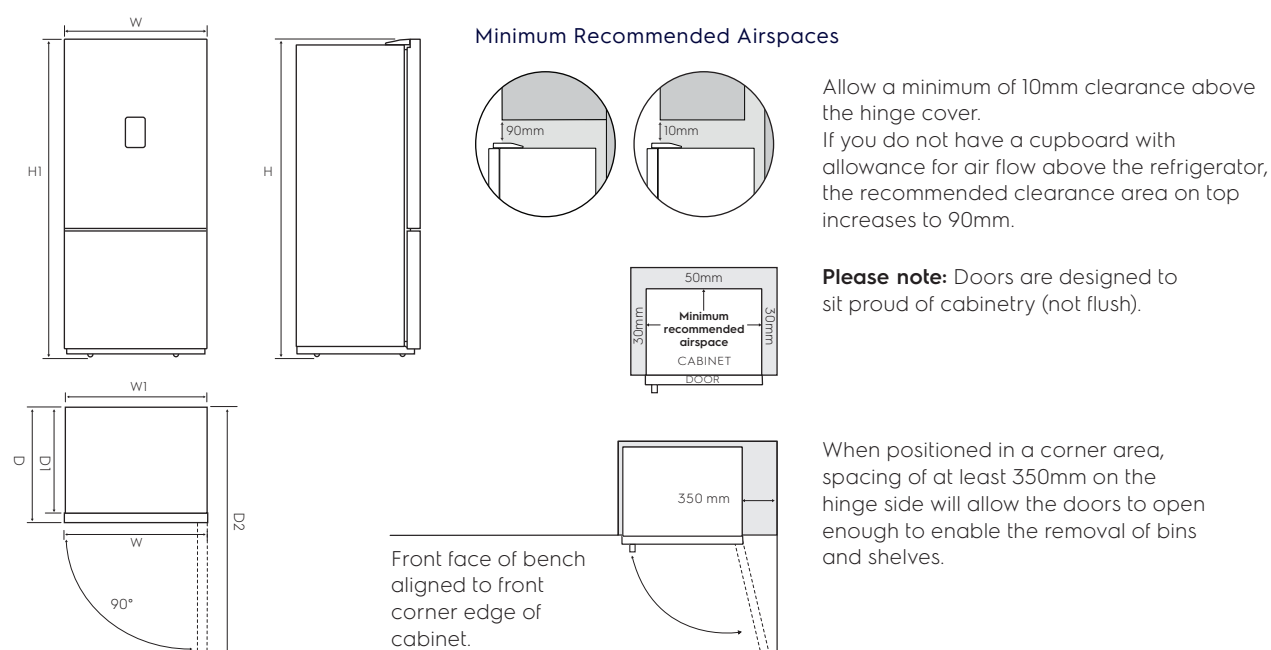

Dimension Guide

Bottom freezer refrigerator

Model:
EBB3742K-H

Bottom Freezer refrigerator models:	Door width (W)	Total depth (D)	Maximum height (H)	Cabinet width (W1)	Cabinet depth (D1)	Depth door open (D2)	Cabinet height (H1)
EBB3742K-H	598	650	1756	595	586	1200	1740

Important! Please ensure that the access to your kitchen (including doorways, corridors, island benches, etc) allows sufficient clearance to move your fridge into position.
Please note! Dimensions to be used as a guide only. All customers MUST refer to the user manual supplied with the product for detailed installation instructions.
© 2021 Electrolux S.E.A PTE. LTD. E_DIM_EBB3742K-H_Oct20