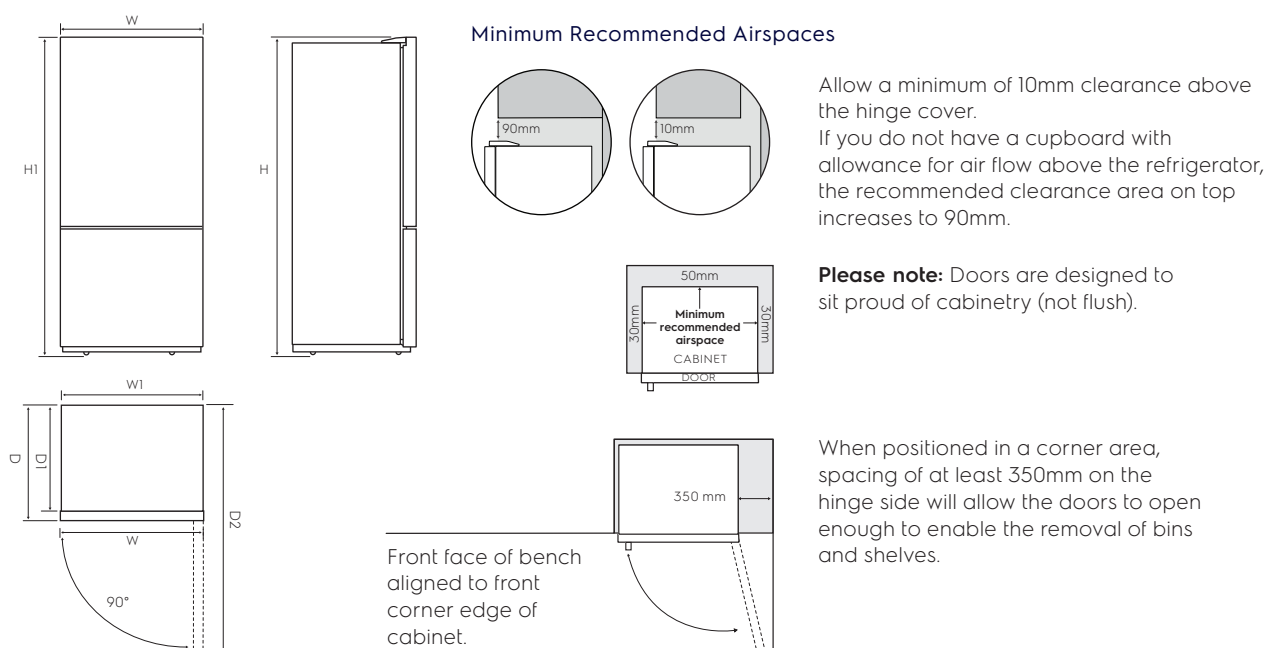

Dimension Guide

Bottom freezer refrigerator

Model:
EBB3702K-A

Bottom Freezer refrigerator models:	Door width (W)	Total depth (D)	Maximum height (H)	Cabinet width (W1)	Cabinet depth (D1)	Depth door open (D2)	Cabinet height (H1)
EBB3702K-A	598	650	1756	595	586	1200	1740

Important! Please ensure that the access to your kitchen (including doorways, corridors, island benches, etc) allows sufficient clearance to move your fridge into position.

Please note! Dimensions to be used as a guide only. All customers MUST refer to the user manual supplied with the product for detailed installation instructions.