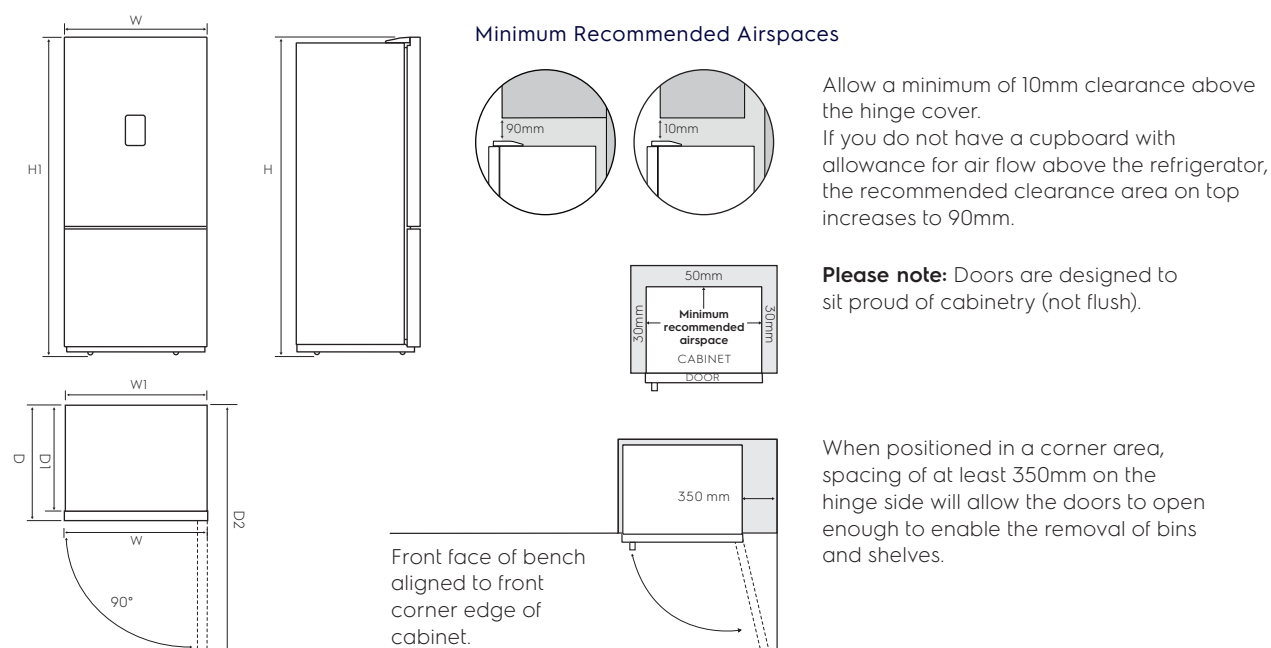

Dimension Guide

Bottom freezer refrigerator

Model:
EBB3462K-H

| Bottom Freezer refrigerator models: | Door width (W) | Total depth (D) | Maximum height (H) | Cabinet width (W1) | Cabinet depth (D1) | Depth door open (D2) | Cabinet height (H1) |
|-------------------------------------|----------------|-----------------|--------------------|--------------------|--------------------|----------------------|---------------------|
| EBB3462K-H | 598 | 650 | 1646 | 595 | 586 | 1200 | 1630 |

Important! Please ensure that the access to your kitchen (including doorways, corridors, island benches, etc) allows sufficient clearance to move your fridge into position.

Please note! Dimensions to be used as a guide only. All customers MUST refer to the user manual supplied with the product for detailed installation instructions.