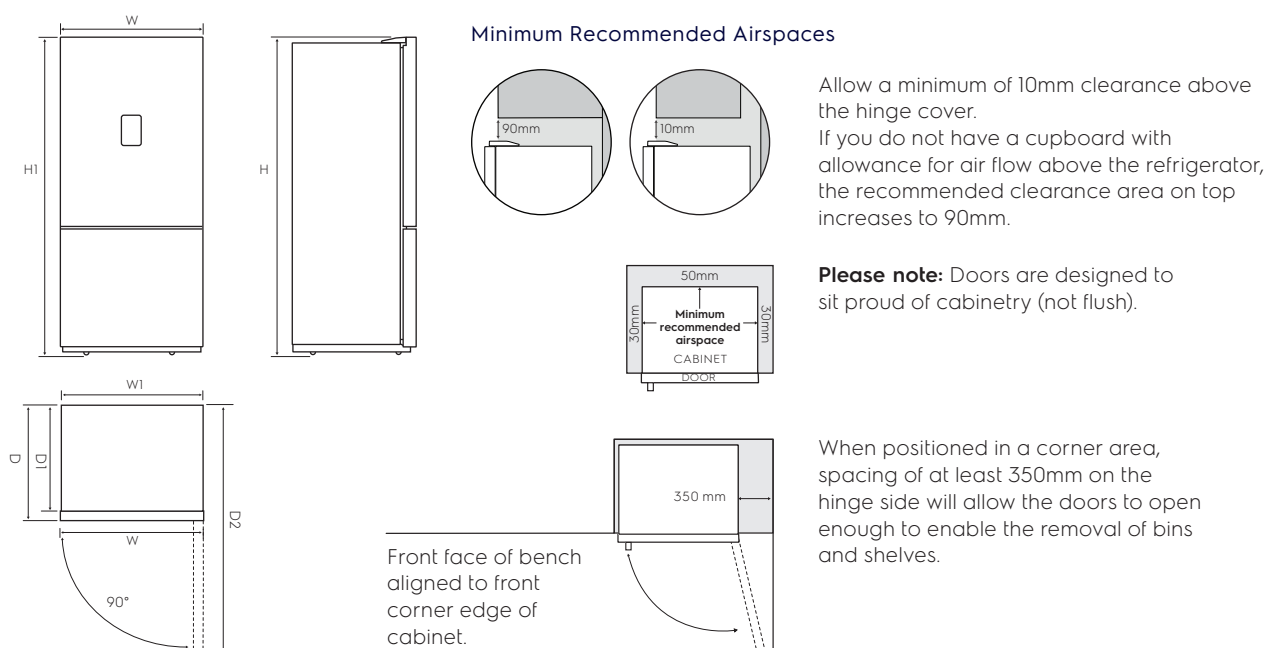

# Dimension Guide

## Bottom freezer refrigerator

**Model:**  
EBB3442K-H

Bottom Freezer refrigerator models:	Door width (W)	Total depth (D)	Maximum height (H)	Cabinet width (W1)	Cabinet depth (D1)	Depth door open (D2)	Cabinet height (H1)
EBB3442K-H	598	650	1646	595	586	1200	1630

**Important!** Please ensure that the access to your kitchen (including doorways, corridors, island benches, etc) allows sufficient clearance to move your fridge into position.

**Please note!** Dimensions to be used as a guide only. All customers MUST refer to the user manual supplied with the product for detailed installation instructions.