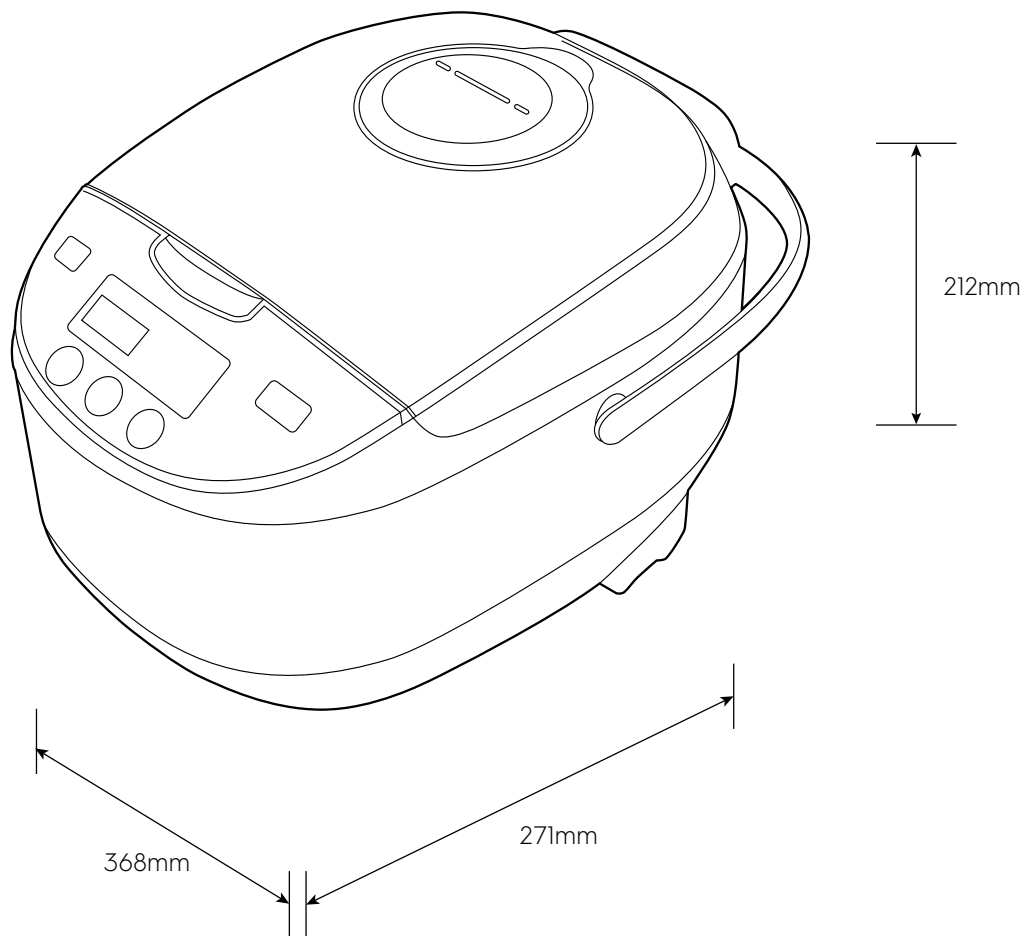

Dimension Guide

Rice Cooker

Model:
E7RC1-550K

Dimensions			
	width	height	depth
Product (mm)	368	212	271

Please note! Dimensions to be used as a guide only. All customers MUST refer to the user manual supplied with the product for detailed installation instructions.