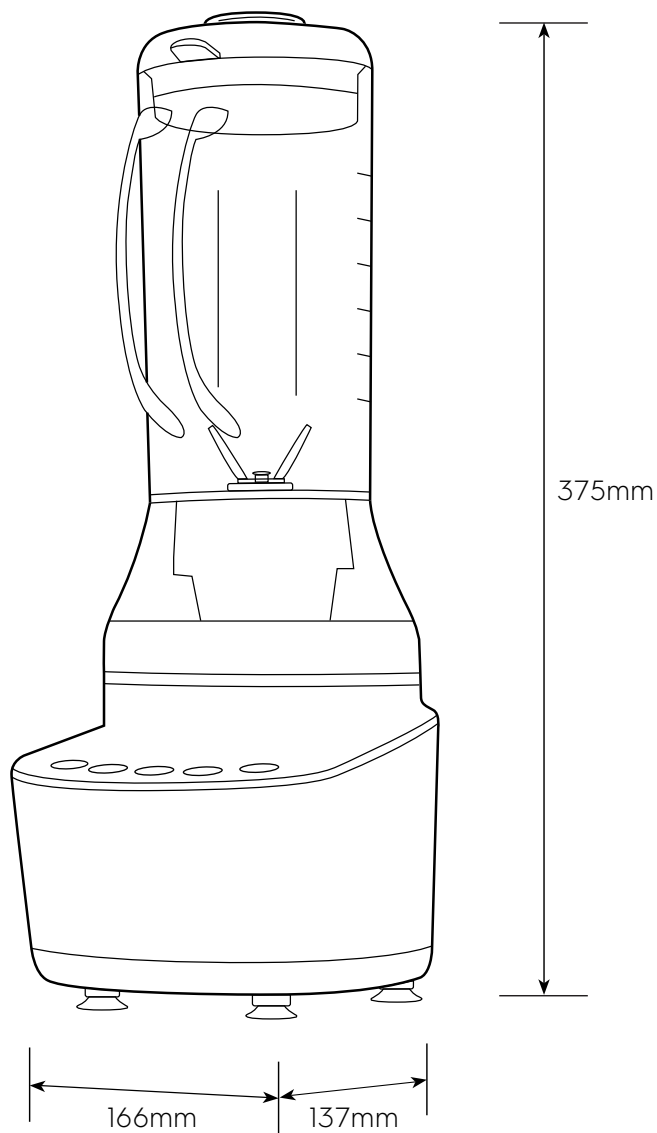

Dimension Guide

Blender

Model:
E7CBI-86SM

Dimensions			
	width	height	depth
Product (mm)	166	375	137

Please note! Dimensions to be used as a guide only. All customers MUST refer to the user manual supplied with the product for detailed installation instructions.