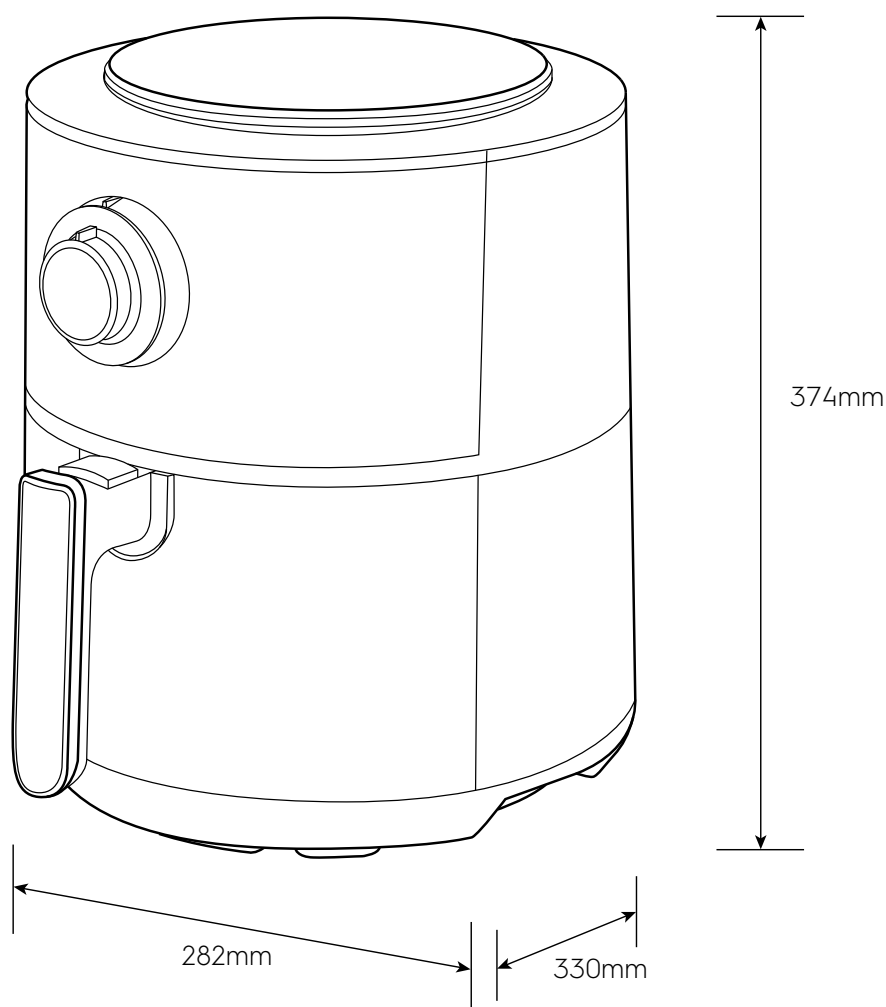

Dimension Guide

Air Fryer

Model:
E6AF1-220K

Dimensions			
	width	height	depth
Product (mm)	282	374	330

Please note! Dimensions to be used as a guide only. All customers MUST refer to the user manual supplied with the product for detailed installation instructions.
© 2021 Electrolux S.E.A PTE. LTD. E_DIM_E6AF1-220K_Sep20