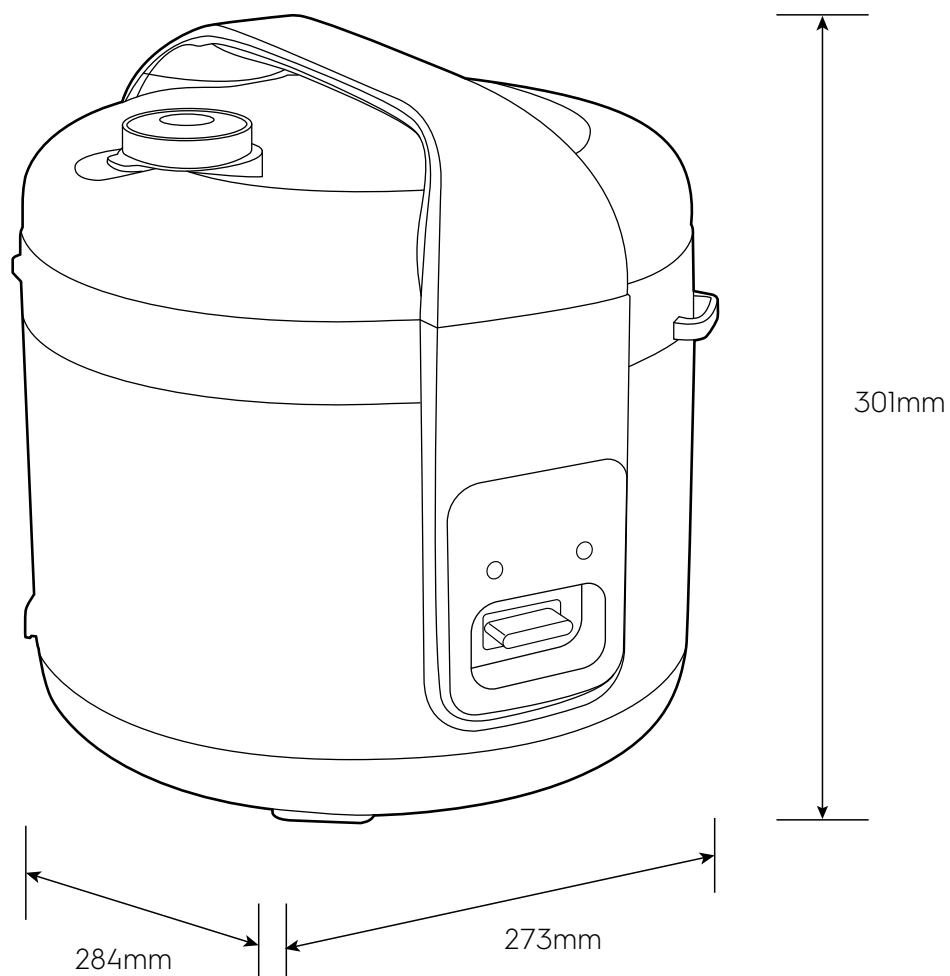

Dimension Guide

Rice Cooker

Model:
E4RC1-320P

Please note! Dimensions to be used as a guide only. All customers MUST refer to the user manual supplied with the product for detailed installation instructions.

© 2021 Electrolux S.E.A PTE. LTD. E_DIM_E4RC1-320P_Jan21