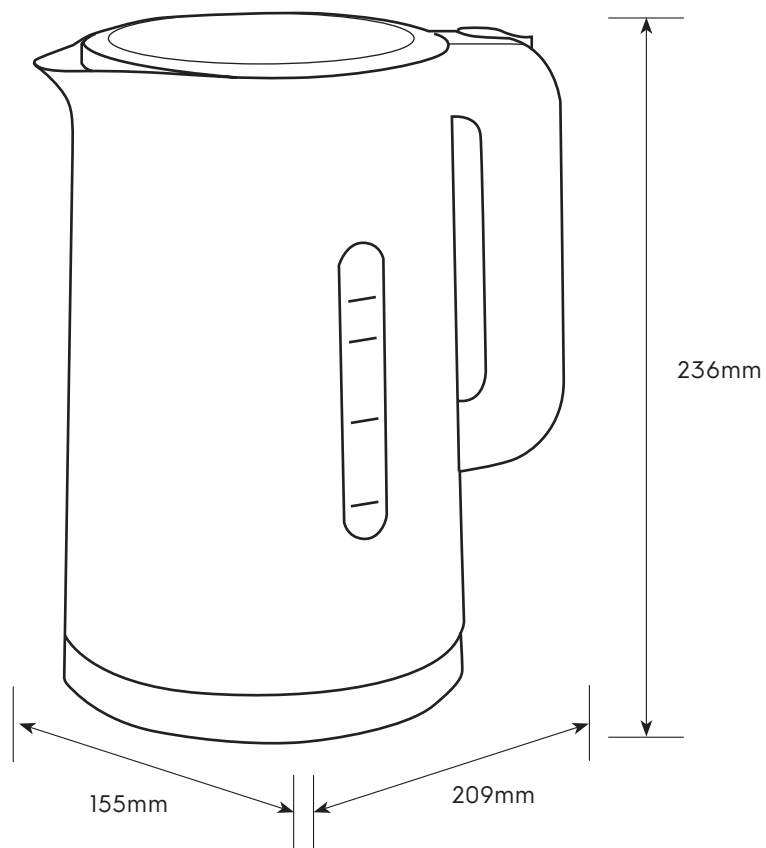

# Dimension Guide

## Kettle

**Model:**  
E2EK1-100W

### Dimensions

	width	height	depth
Product (mm)	209	236	155

**Please note!** Dimensions to be used as a guide only. All customers MUST refer to the user manual supplied with the product for detailed installation instructions.