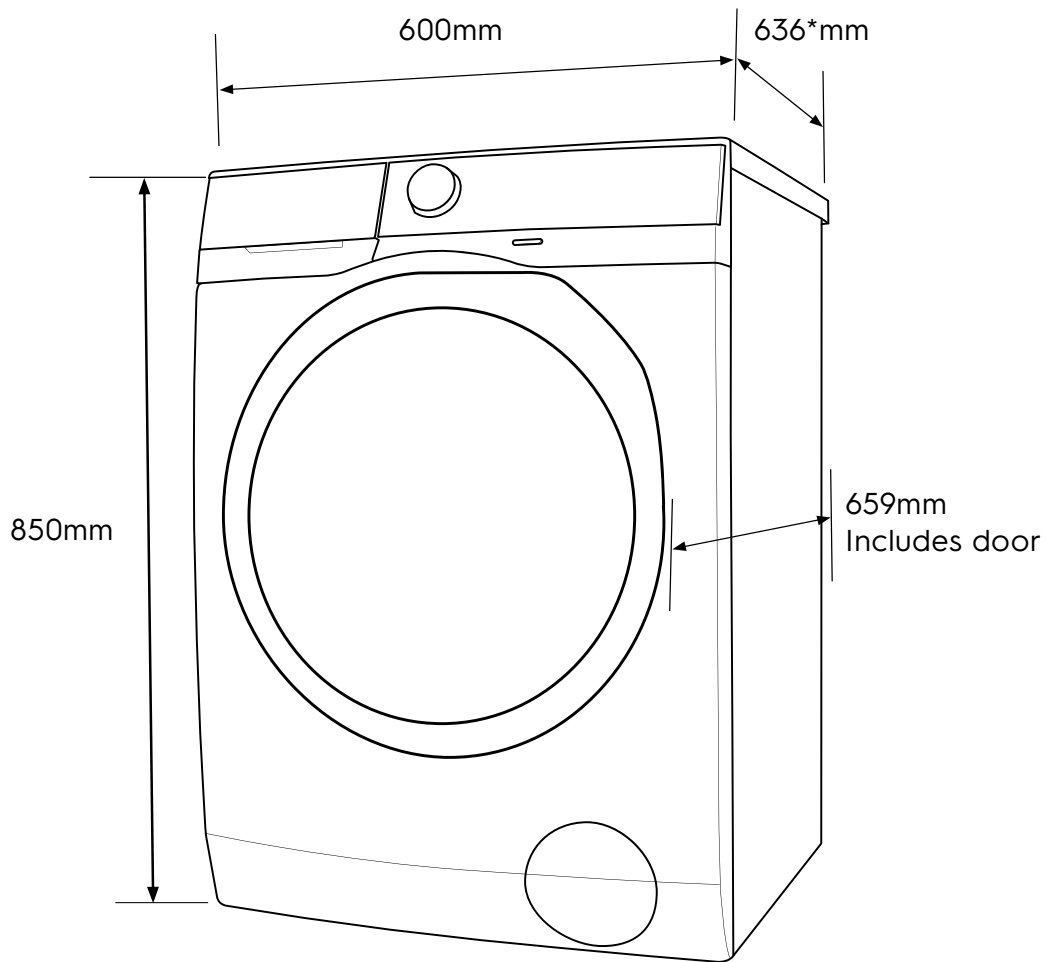

# Dimension Guide

## Washer Dryer

**Model:**

EWW9024P5WB

Dimensions			
	width	height	depth
Product (mm)	600	850	636

\*Add 20mm for the hose protrusion at the back.

**Please note!** Dimensions to be used as a guide only. All customers MUST refer to the user manual supplied with the product for detailed installation instructions.