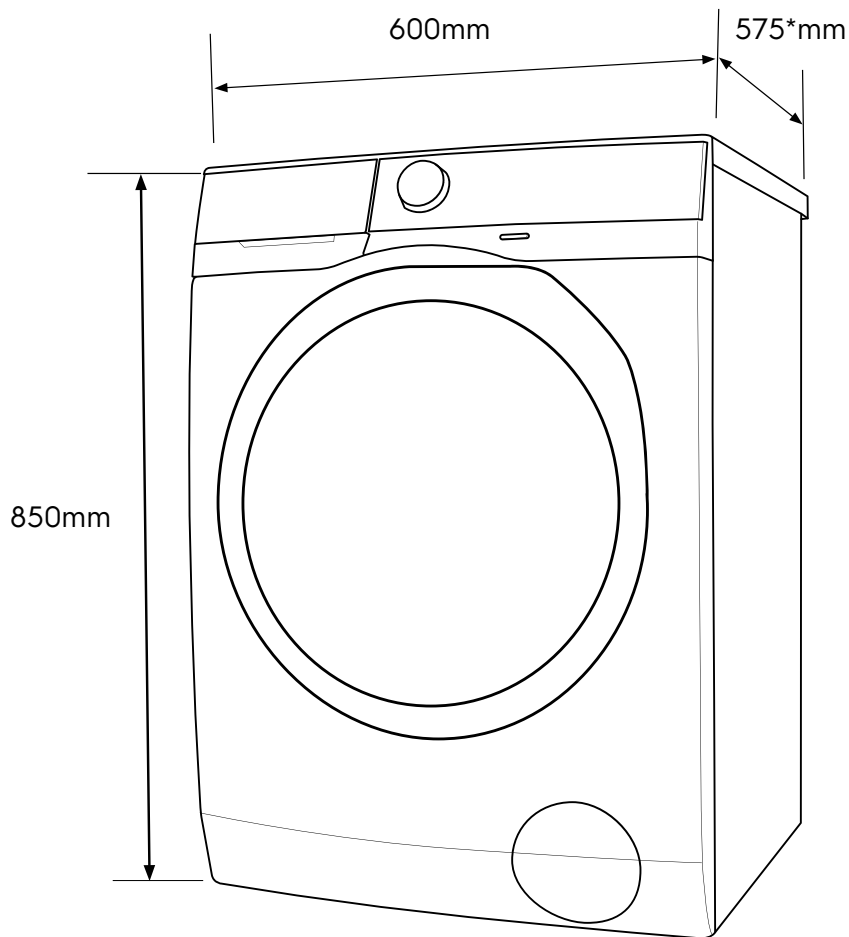

Dimension Guide

Washer Dryer

Model:

EWW8023AEWA

Dimensions			
	width	height	depth
Product (mm)	600	850	575

*Add 20mm for the hose protrusion at the back.

Please note! Dimensions to be used as a guide only. All customers MUST refer to the user manual supplied with the product for detailed installation instructions.