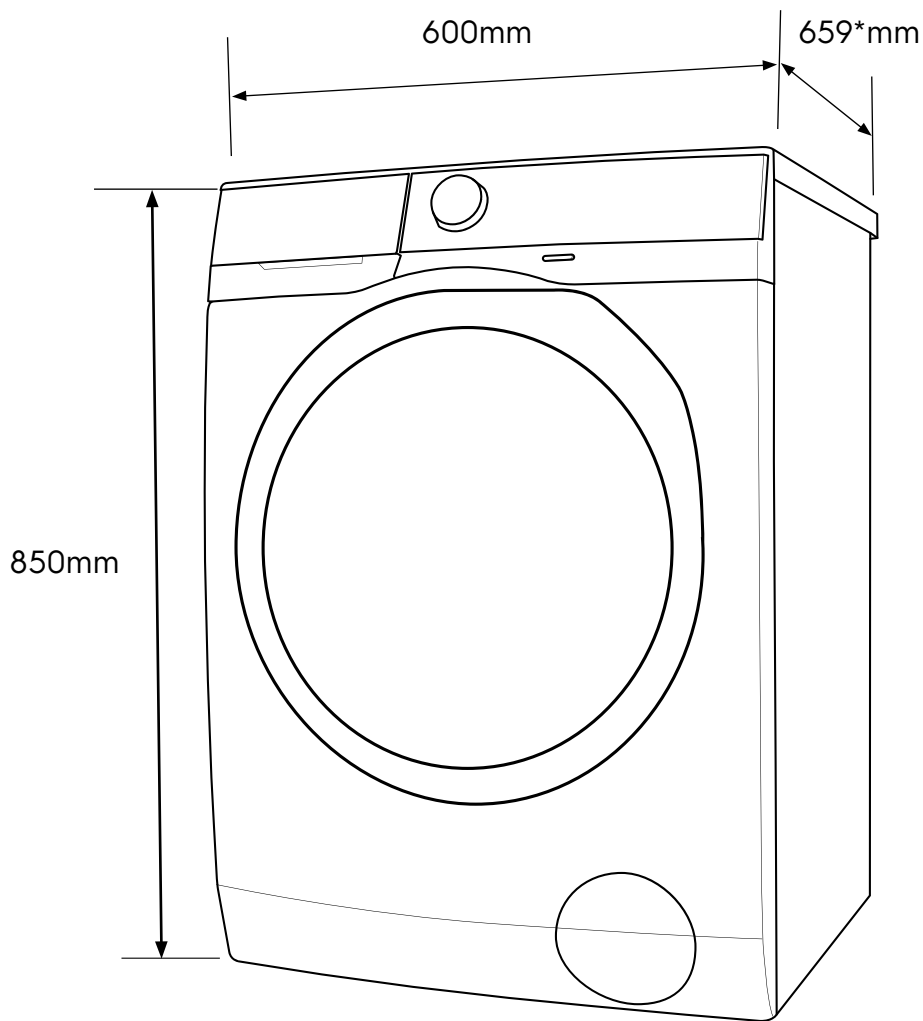

Dimension Guide

Washer Dryer

Model:

EWW1141AEWA

*Add 20mm for the hose protrusion at the back.

Please note! Dimensions to be used as a guide only. All customers MUST refer to the user manual supplied with the product for detailed installation instructions.

© 2021 Electrolux S.E.A PTE. LTD. E_DIM_EWW1141AEWA_Aug20