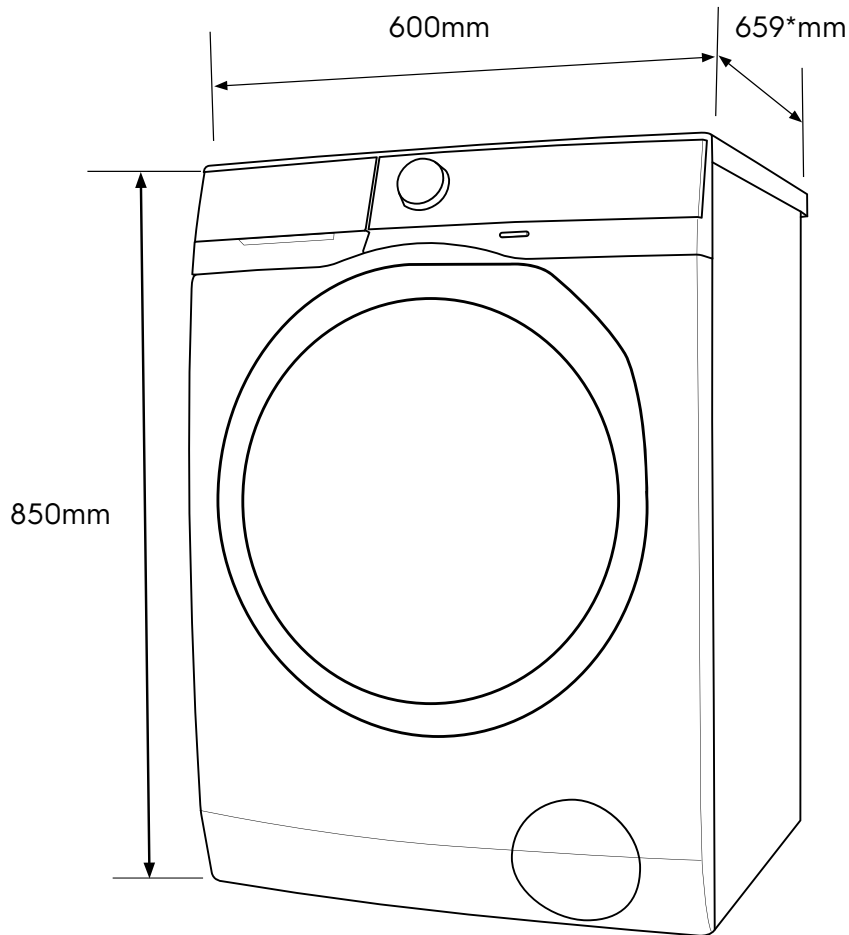

Dimension Guide

Washer Dryer

Model:
EWW1042AEWA

Dimensions			
	width	height	depth
Product (mm)	600	850	659

*Add 20mm for the hose protrusion at the back.

Please note! Dimensions to be used as a guide only. All customers MUST refer to the user manual supplied with the product for detailed installation instructions.
© 2021 Electrolux S.E.A PTE. LTD. E_DIM_EWW1042AEWA_Aug20