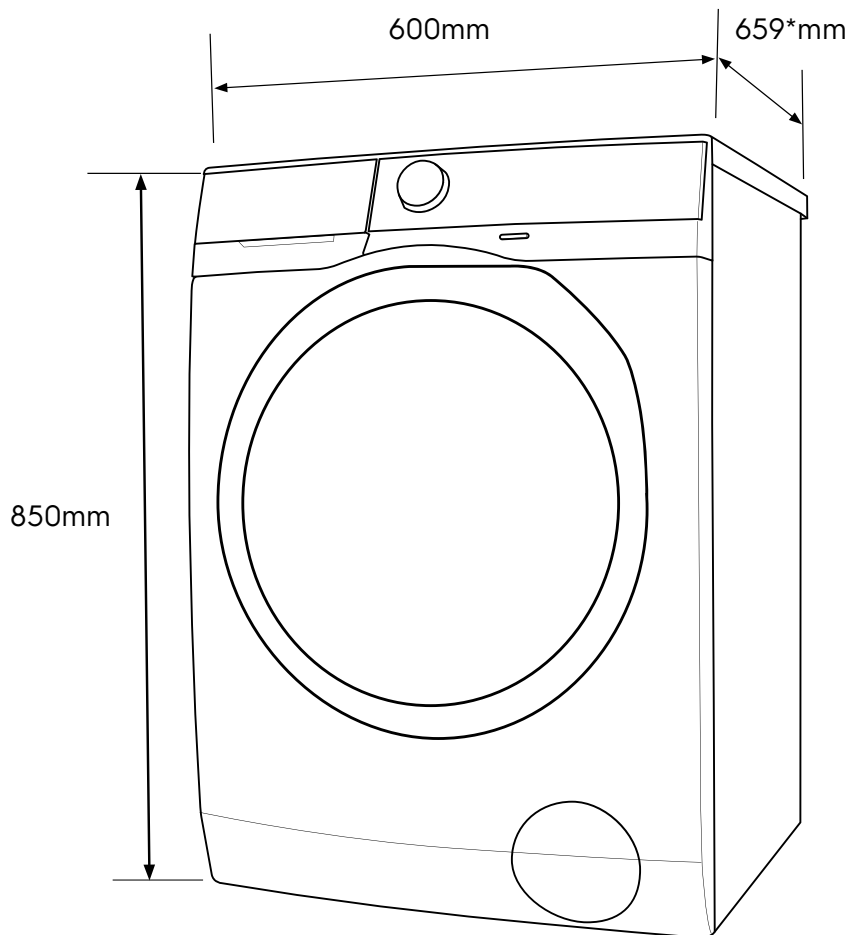

Dimension Guide

Front Load Washer

Model:
EWF9523BDWA

Dimensions			
	width	height	depth
Product (mm)	600	850	659

*Add 20mm for the hose protrusion at the back.

Please note! Dimensions to be used as a guide only. All customers MUST refer to the user manual supplied with the product for detailed installation instructions.