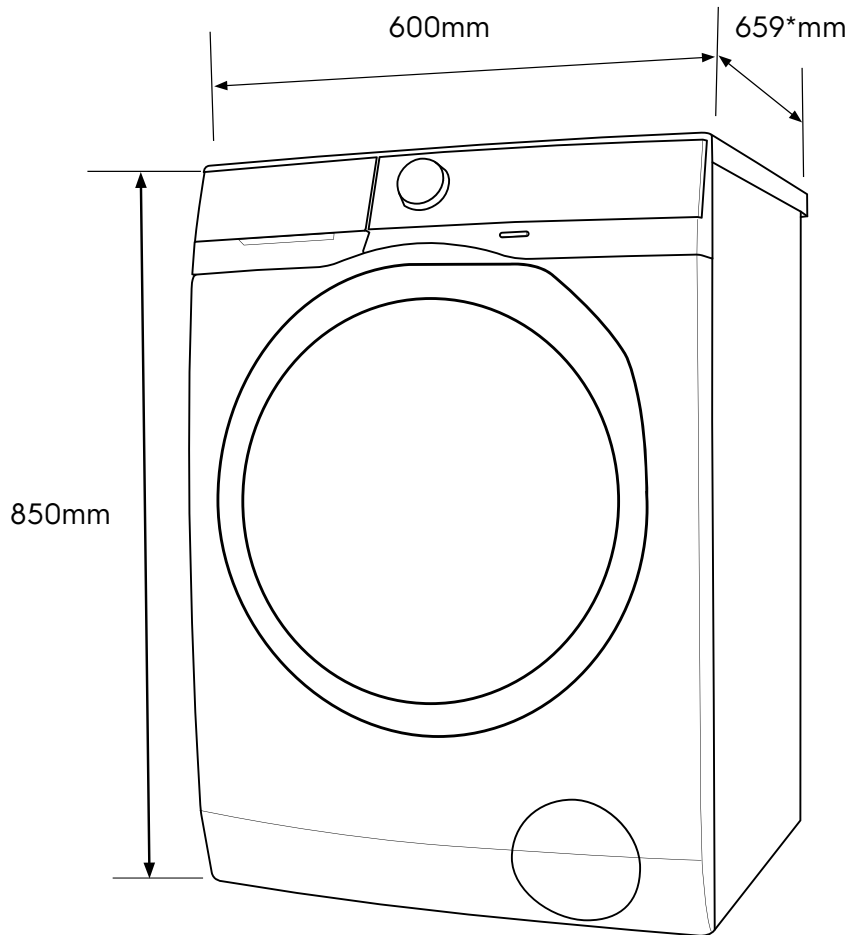

Dimension Guide

Front Load Washer

Model:
EWF9523ADSA

Dimensions			
	width	height	depth
Product (mm)	600	850	659

*Add 20mm for the hose protrusion at the back.

Please note! Dimensions to be used as a guide only. All customers MUST refer to the user manual supplied with the product for detailed installation instructions.