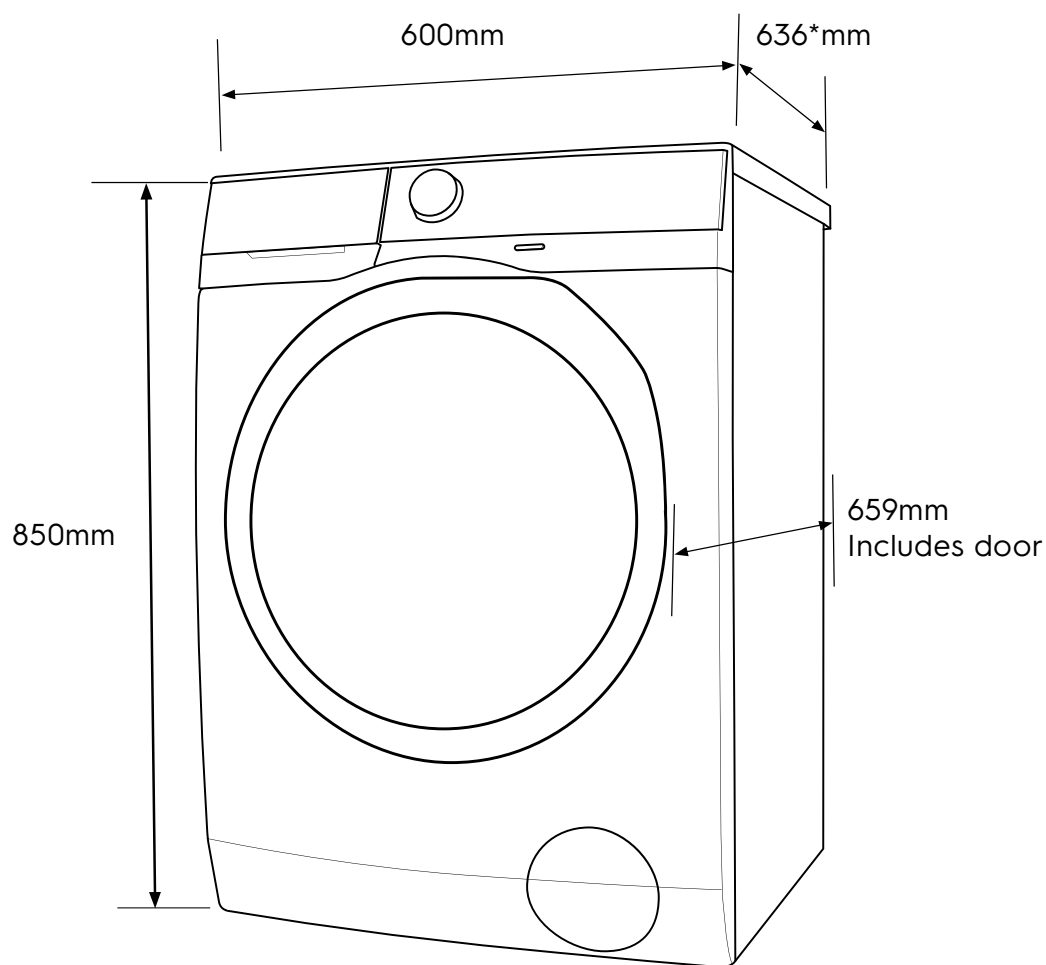

Dimension Guide

Front Load Washer

Model:
EWF9042R7SB

Dimensions			
	width	height	depth
Product (mm)	600	850	636

*Add 20mm for the hose protrusion at the back.

Please note! Dimensions to be used as a guide only. All customers MUST refer to the user manual supplied with the product for detailed installation instructions.