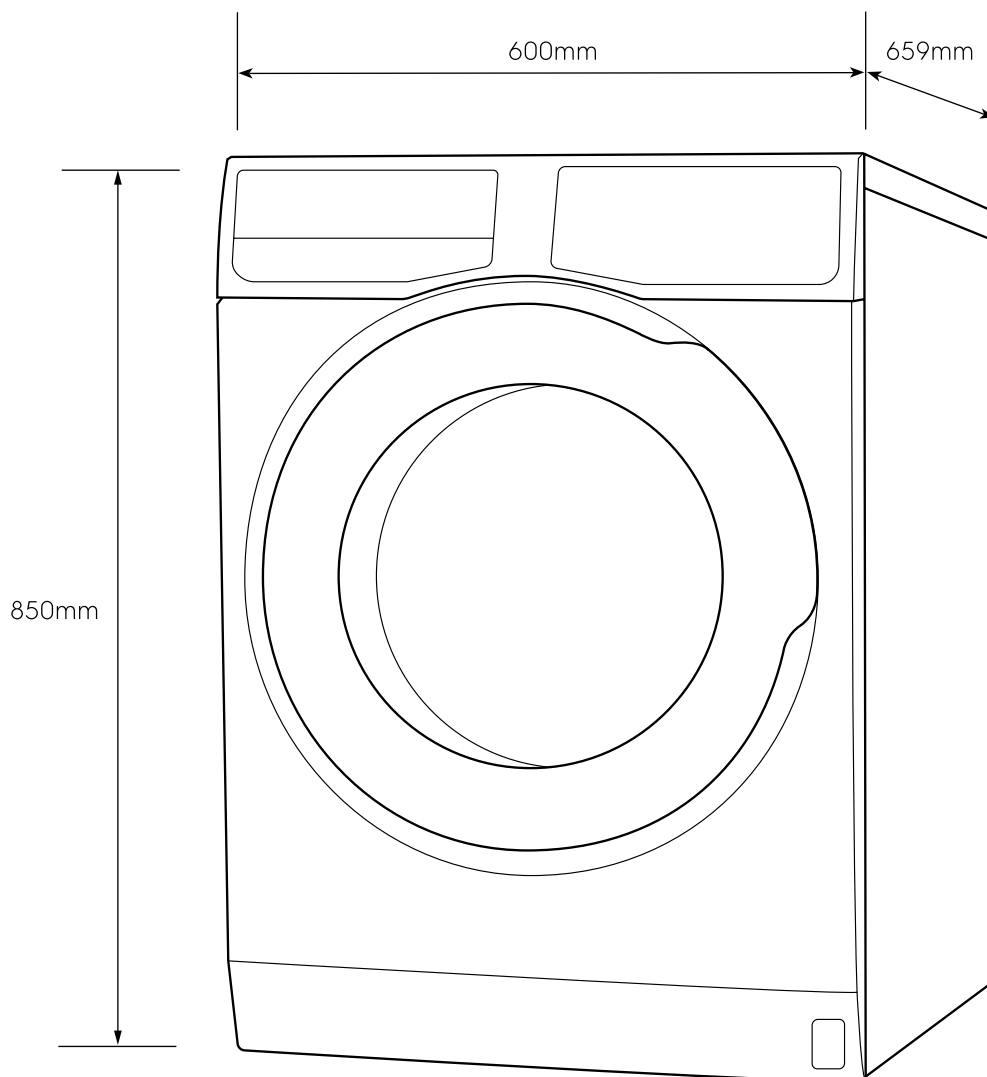

Dimension Guide

Front Load Washer

Model:
EWF9025BQSA

Dimensions			
	width	height	depth
Product (mm)	600	850	659

Please note! Dimensions to be used as a guide only. All customers MUST refer to the user manual supplied with the product for detailed installation instructions.