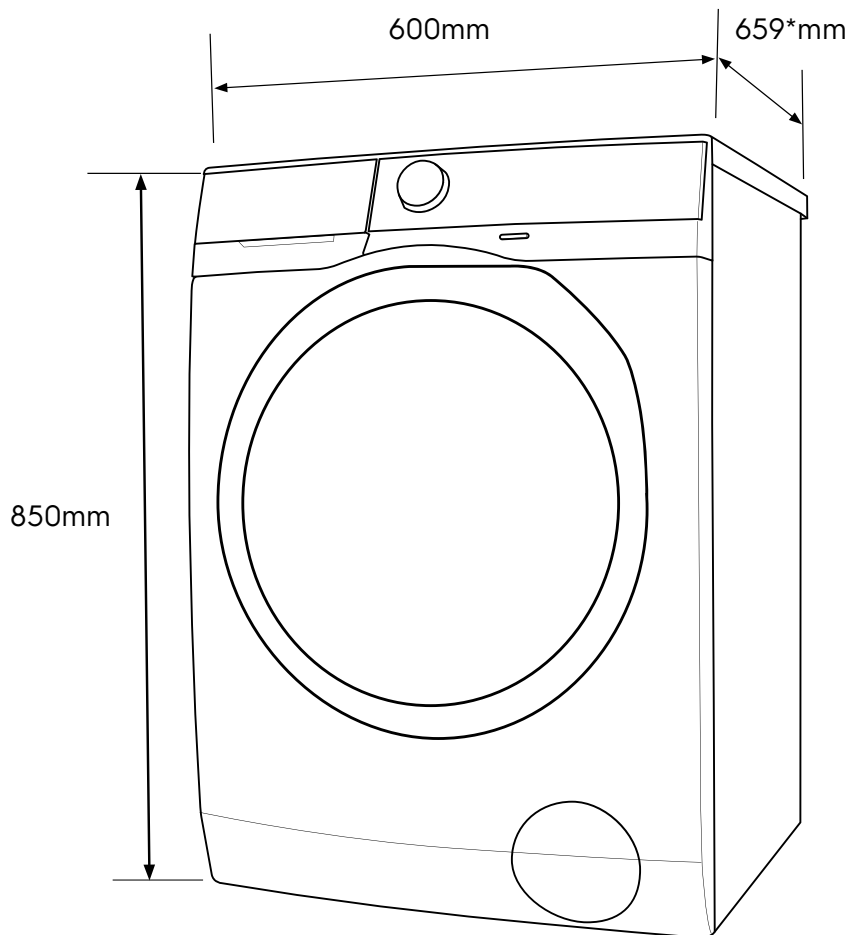

Dimension Guide

Front Load Washer

Model:
EWF9024BDWA

Dimensions			
	width	height	depth
Product (mm)	600	850	659

*Add 20mm for the hose protrusion at the back.

Please note! Dimensions to be used as a guide only. All customers MUST refer to the user manual supplied with the product for detailed installation instructions.