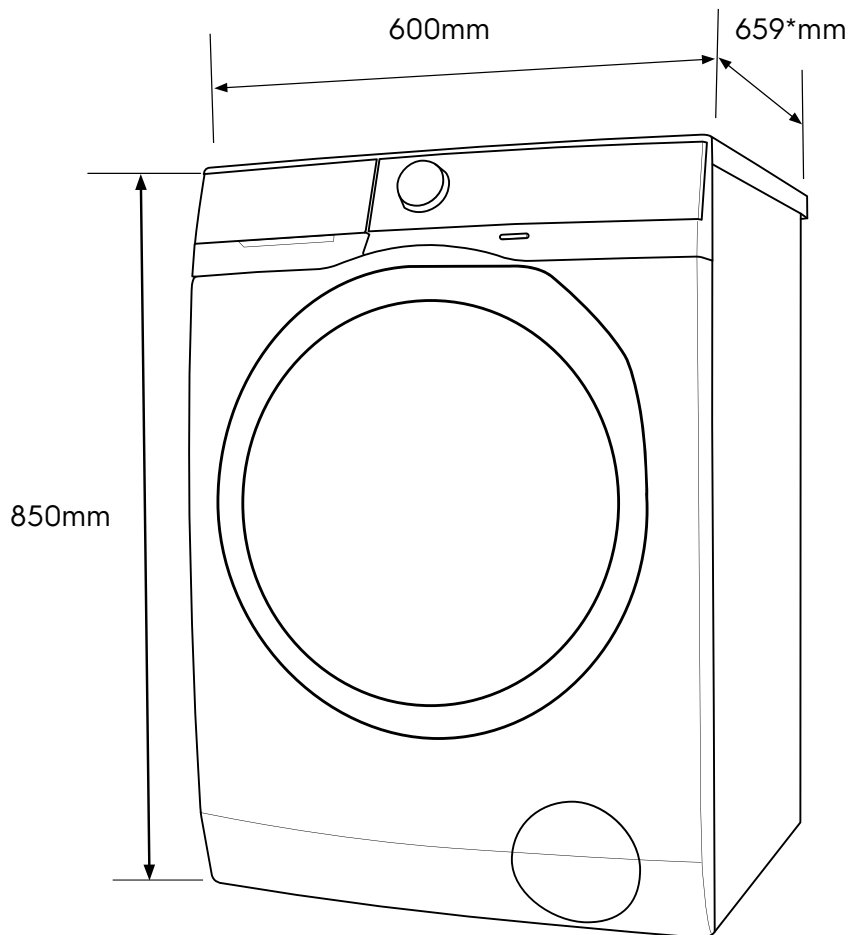

Dimension Guide

Front Load Washer

Model:
EWF9023BDWA

Dimensions			
	width	height	depth
Product (mm)	600	850	659

*Add 20mm for the hose protrusion at the back.

Please note! Dimensions to be used as a guide only. All customers MUST refer to the user manual supplied with the product for detailed installation instructions.