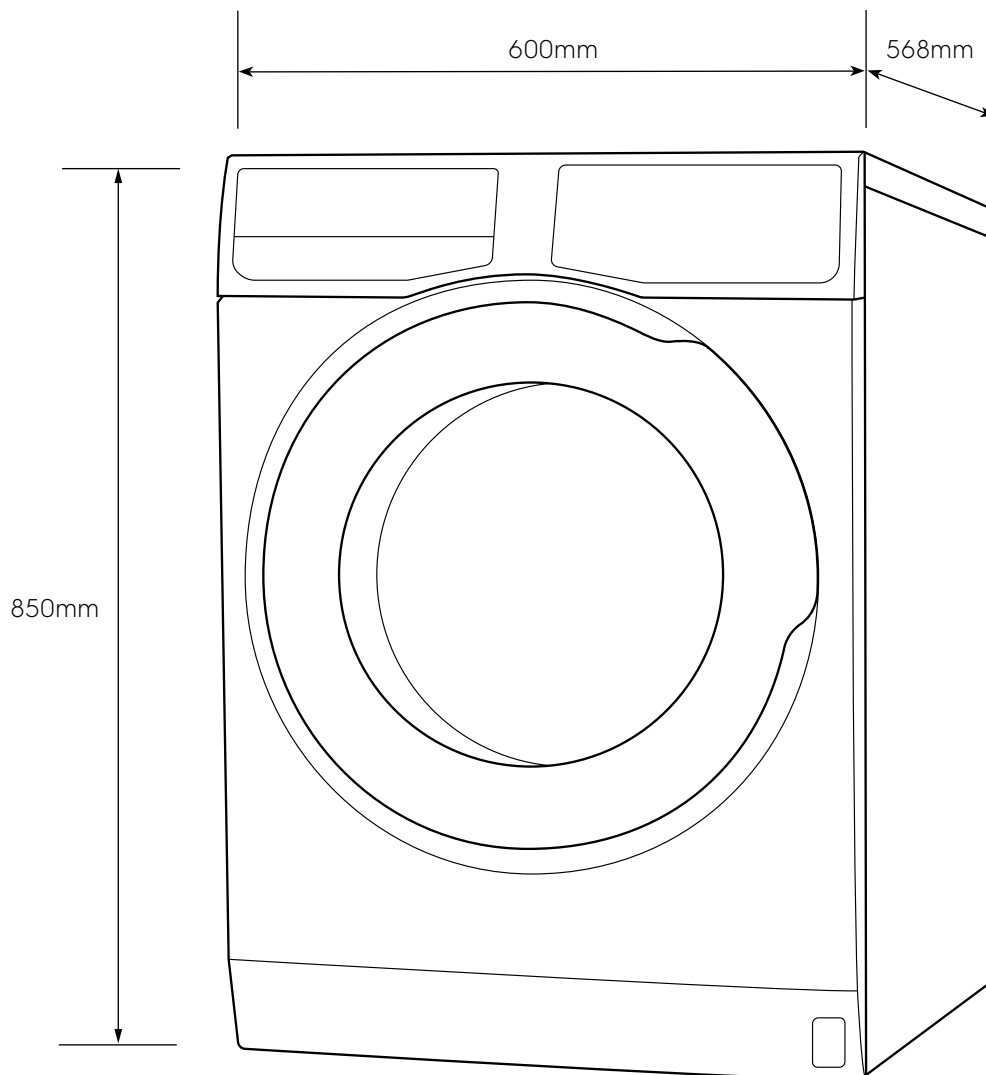

Dimension Guide

Front Load Washer

Model:
EWF8025CQSA

Dimensions			
	width	height	depth
Product (mm)	600	850	568

Please note! Dimensions to be used as a guide only. All customers MUST refer to the user manual supplied with the product for detailed installation instructions.