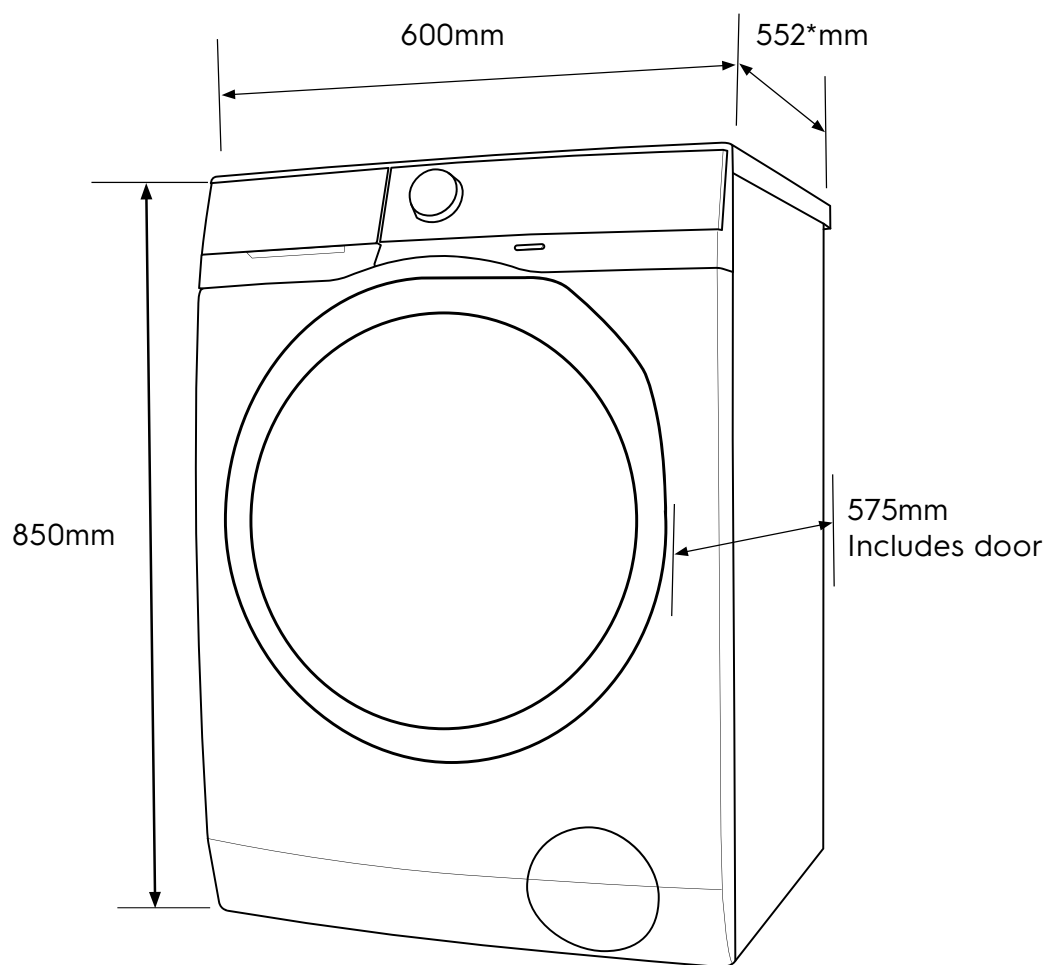

Dimension Guide

Front Load Washer

Model:
EWF8024P5SB

Dimensions			
	width	height	depth
Product (mm)	600	850	552

*Add 20mm for the hose protrusion at the back.

Please note! Dimensions to be used as a guide only. All customers MUST refer to the user manual supplied with the product for detailed installation instructions.