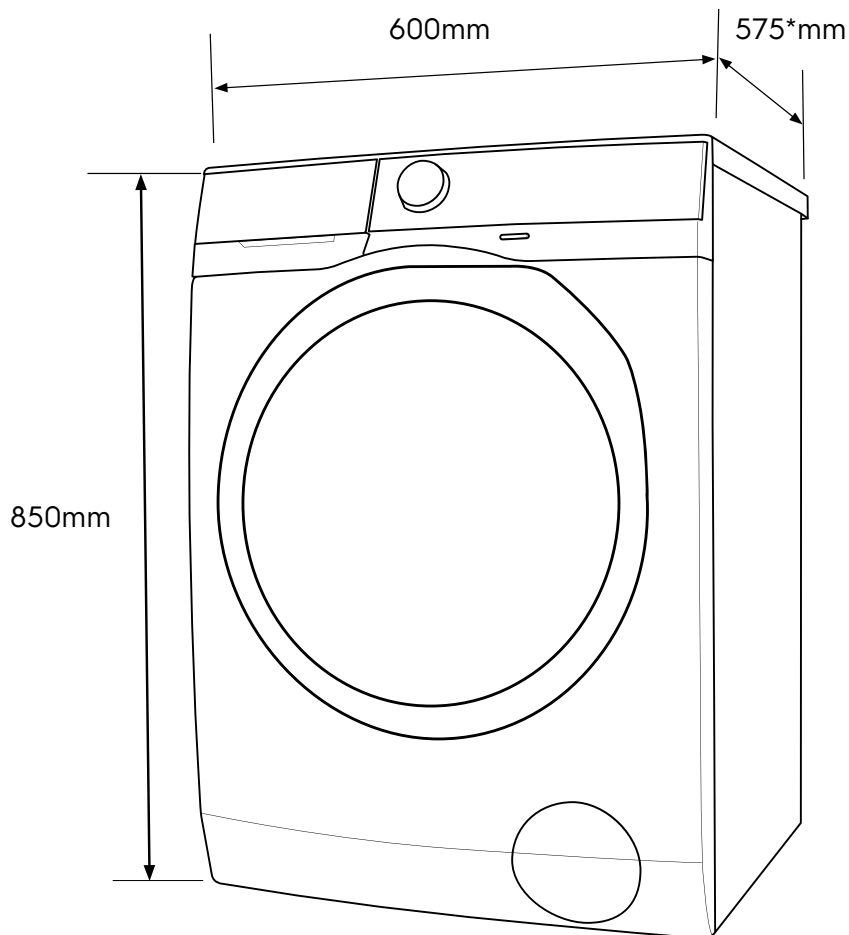

Dimension Guide

Front Load Washer

Model:
EWF8024BDWA

Dimensions			
	width	height	depth
Product (mm)	600	850	575

*Add 20mm for the hose protrusion at the back.

Please note! Dimensions to be used as a guide only. All customers MUST refer to the user manual supplied with the product for detailed installation instructions.