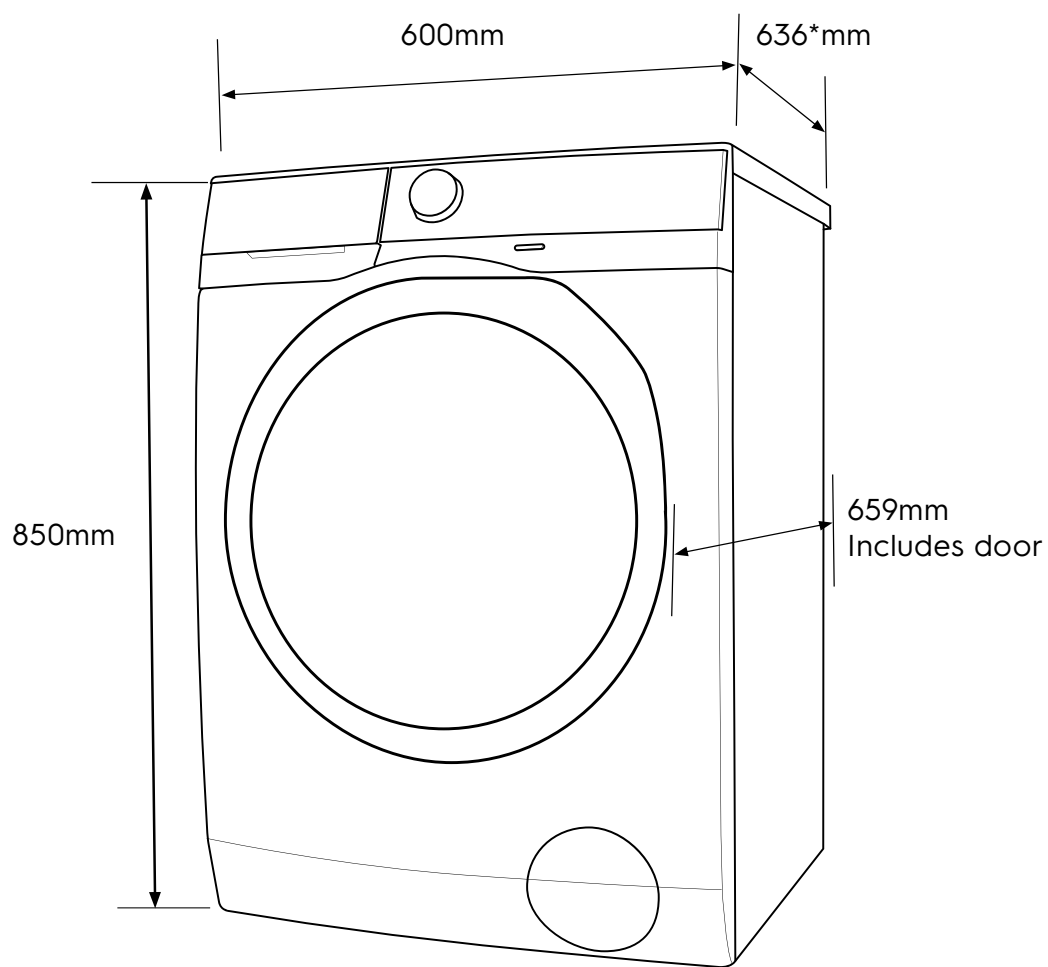

Dimension Guide

Front Load Washer

Model:

EWF1142R7SB

*Add 20mm for the hose protrusion at the back.

Please note! Dimensions to be used as a guide only. All customers MUST refer to the user manual supplied with the product for detailed installation instructions.

© 2021 Electrolux S.E.A PTE. LTD. E_DIM_EWF1142R7SB_Jun21