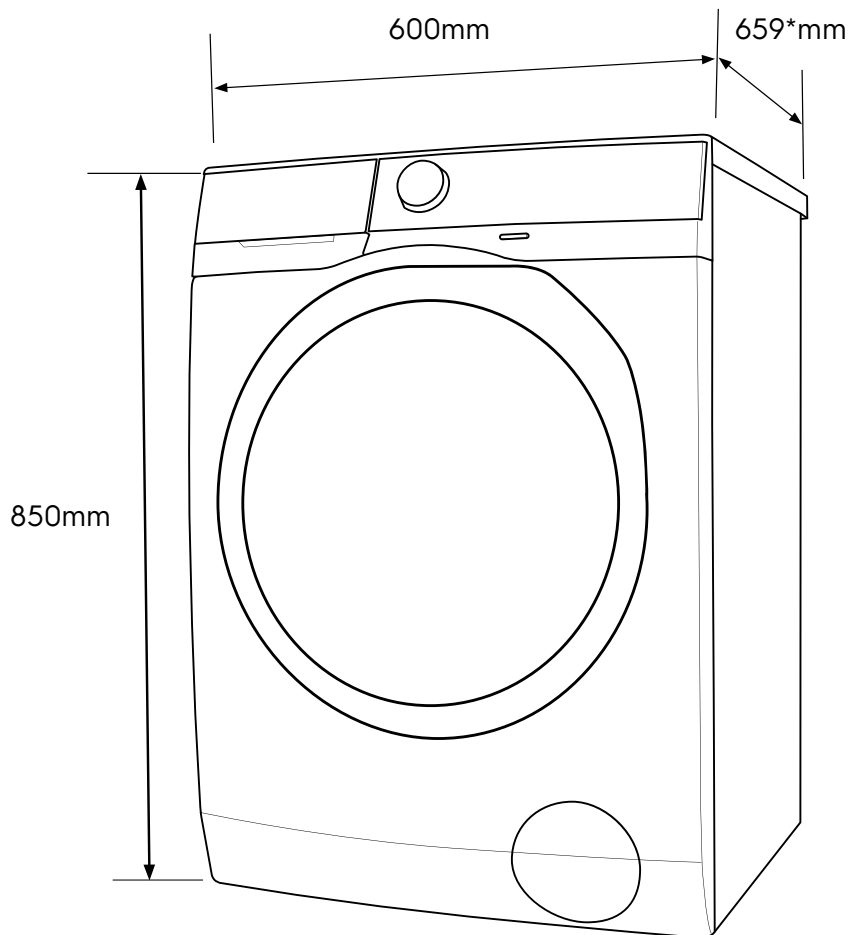

Dimension Guide

Front Load Washer

Model:
EWF1142BEWA

Dimensions			
	width	height	depth
Product (mm)	600	850	659

*Add 20mm for the hose protrusion at the back.

Please note! Dimensions to be used as a guide only. All customers MUST refer to the user manual supplied with the product for detailed installation instructions.