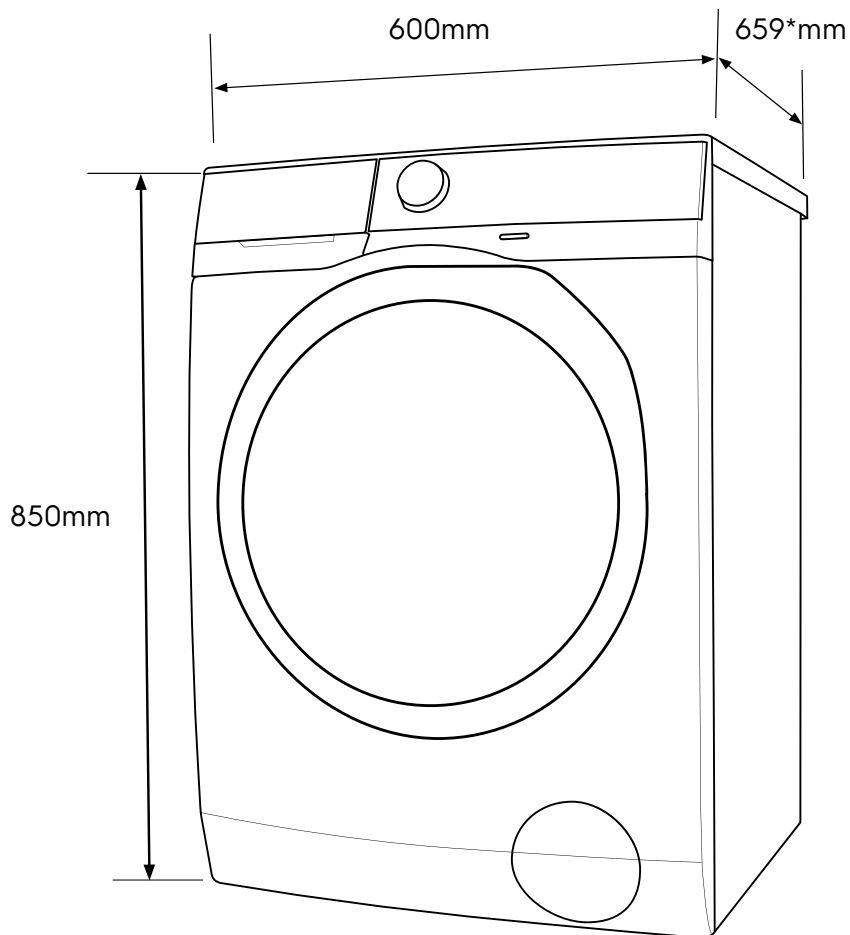

Dimension Guide

Front Load Washer

Model:
EWF1142BESA

Dimensions			
	width	height	depth
Product (mm)	600	850	659

*Add 20mm for the hose protrusion at the back.

Please note! Dimensions to be used as a guide only. All customers MUST refer to the user manual supplied with the product for detailed installation instructions.