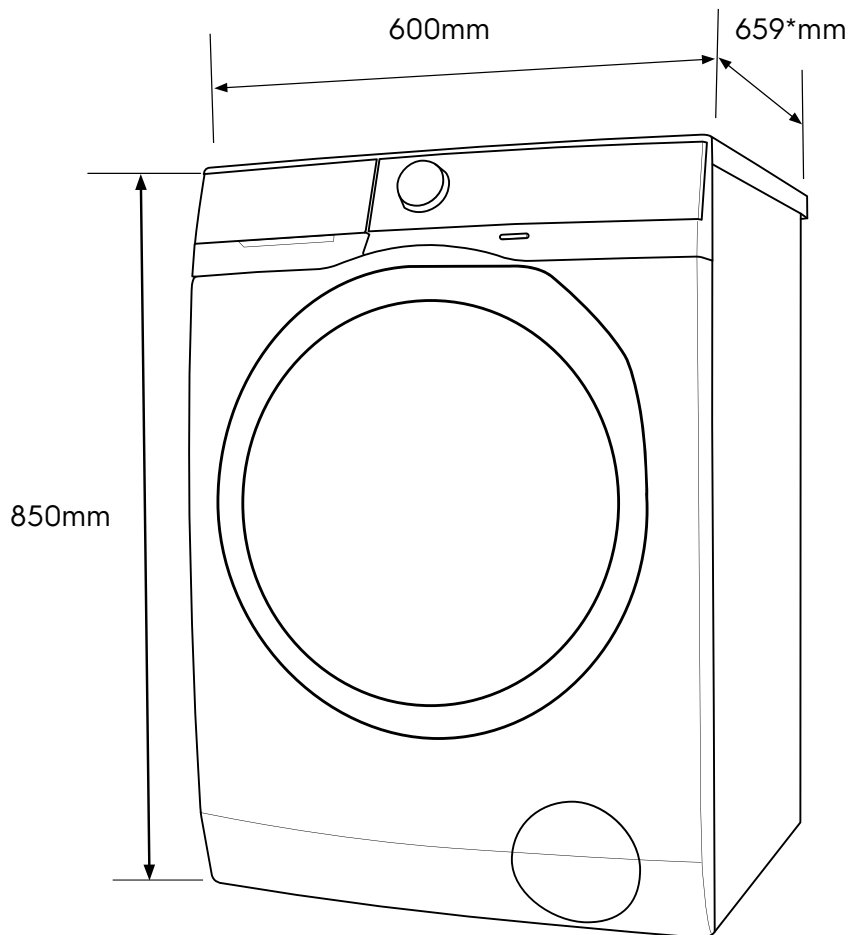

Dimension Guide

Front Load Washer

Model:
EWF1141SESA

Dimensions			
	width	height	depth
Product (mm)	600	850	659

*Add 20mm for the hose protrusion at the back.

Please note! Dimensions to be used as a guide only. All customers MUST refer to the user manual supplied with the product for detailed installation instructions.
© 2021 Electrolux S.E.A PTE. LTD. E_DIM_EWF1141SESA_Aug20