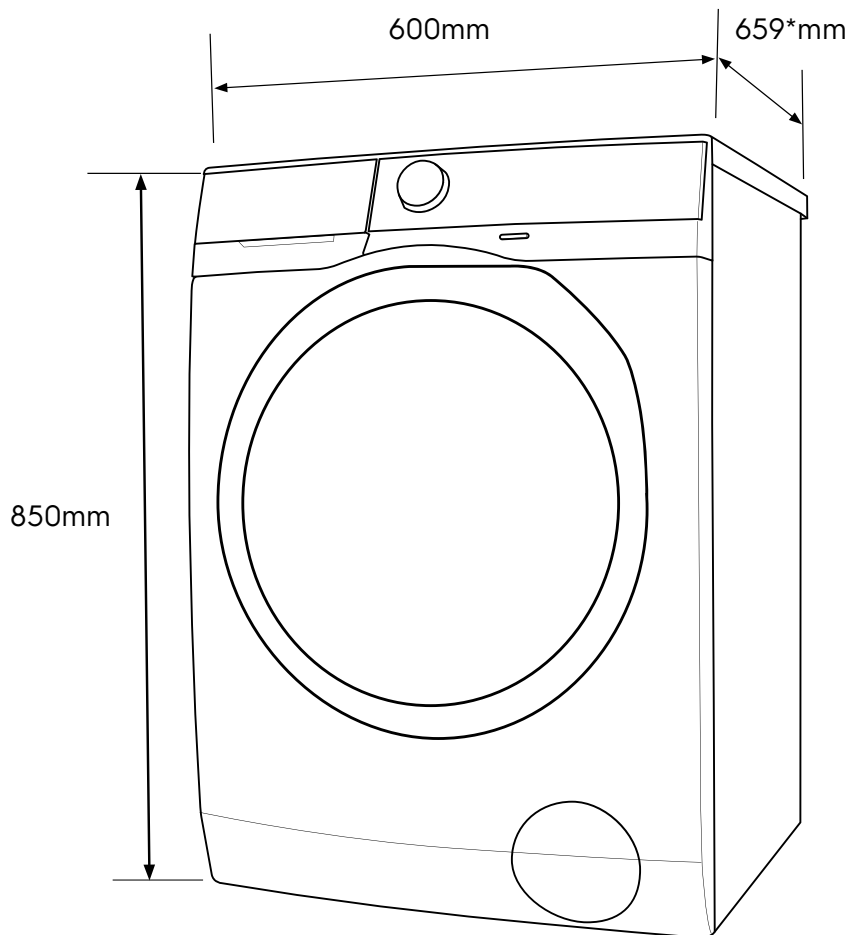

Dimension Guide

Front Load Washer

Model:
EWF1141AESA

Dimensions			
	width	height	depth
Product (mm)	600	850	659

*Add 20mm for the hose protrusion at the back.

Please note! Dimensions to be used as a guide only. All customers MUST refer to the user manual supplied with the product for detailed installation instructions.
© 2021 Electrolux S.E.A PTE. LTD. E_DIM_EWF1141AESA_Aug20