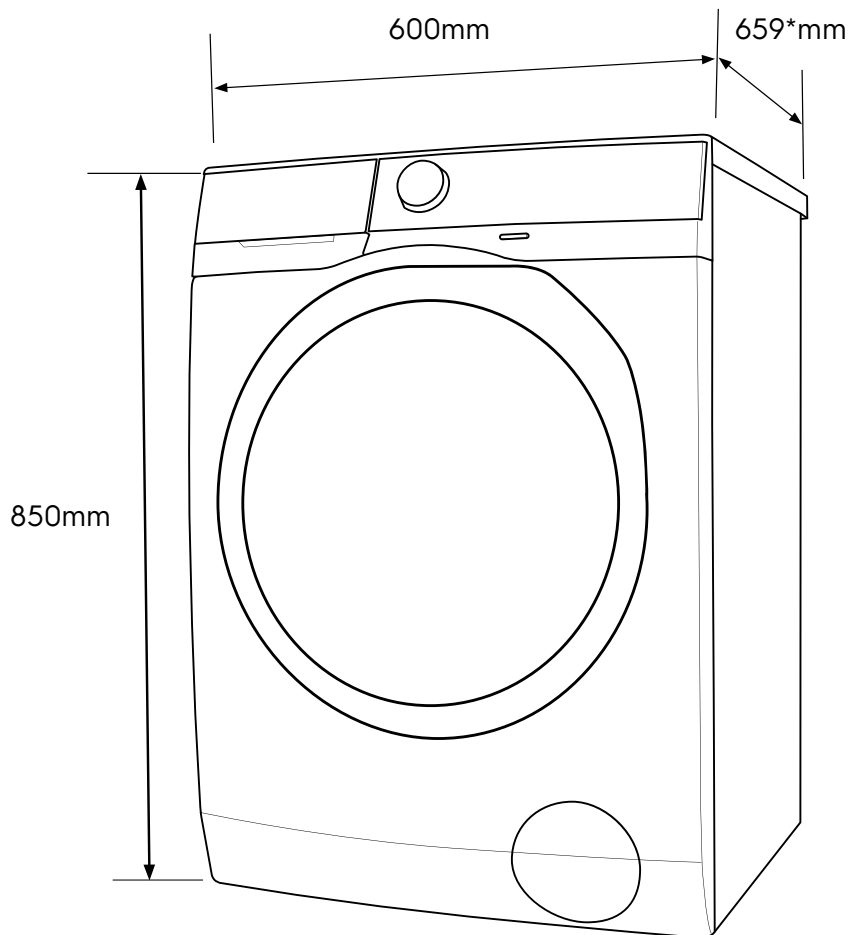

# Dimension Guide

## Front Load Washer

**Model:**  
EWF1042BDWA

Dimensions			
	width	height	depth
Product (mm)	600	850	659

\*Add 20mm for the hose protrusion at the back.

**Please note!** Dimensions to be used as a guide only. All customers MUST refer to the user manual supplied with the product for detailed installation instructions.