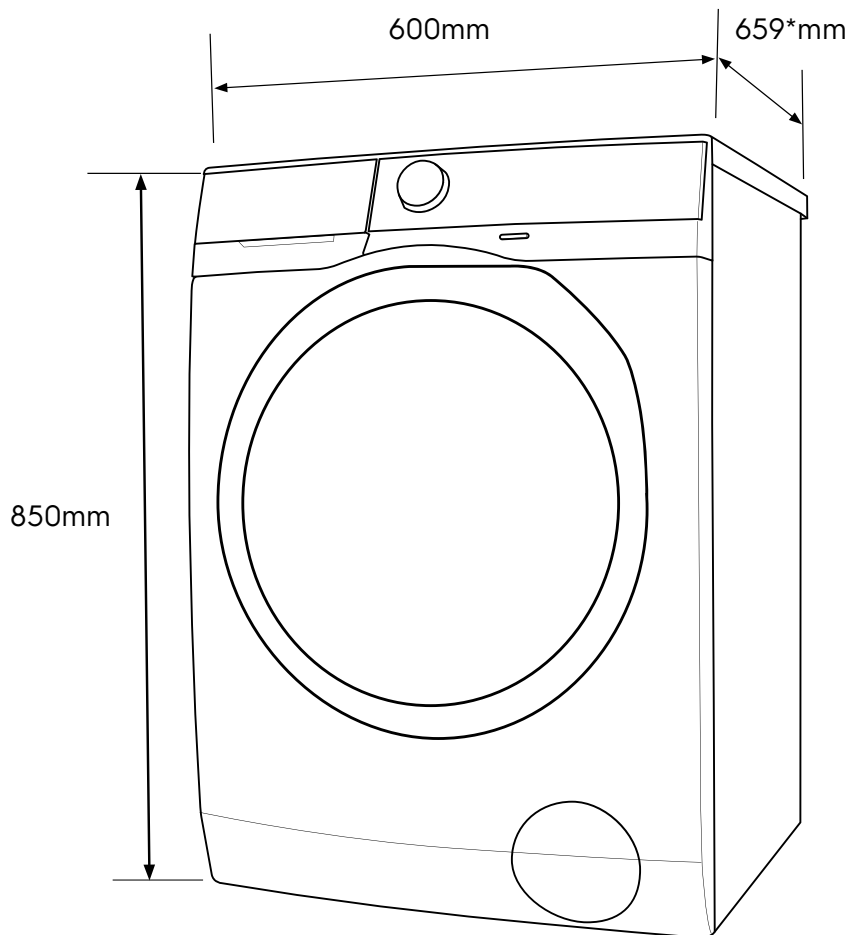

Dimension Guide

Front Load Washer

Model:
EWF1024BDWA

Dimensions			
	width	height	depth
Product (mm)	600	850	659

*Add 20mm for the hose protrusion at the back.

Please note! Dimensions to be used as a guide only. All customers MUST refer to the user manual supplied with the product for detailed installation instructions.